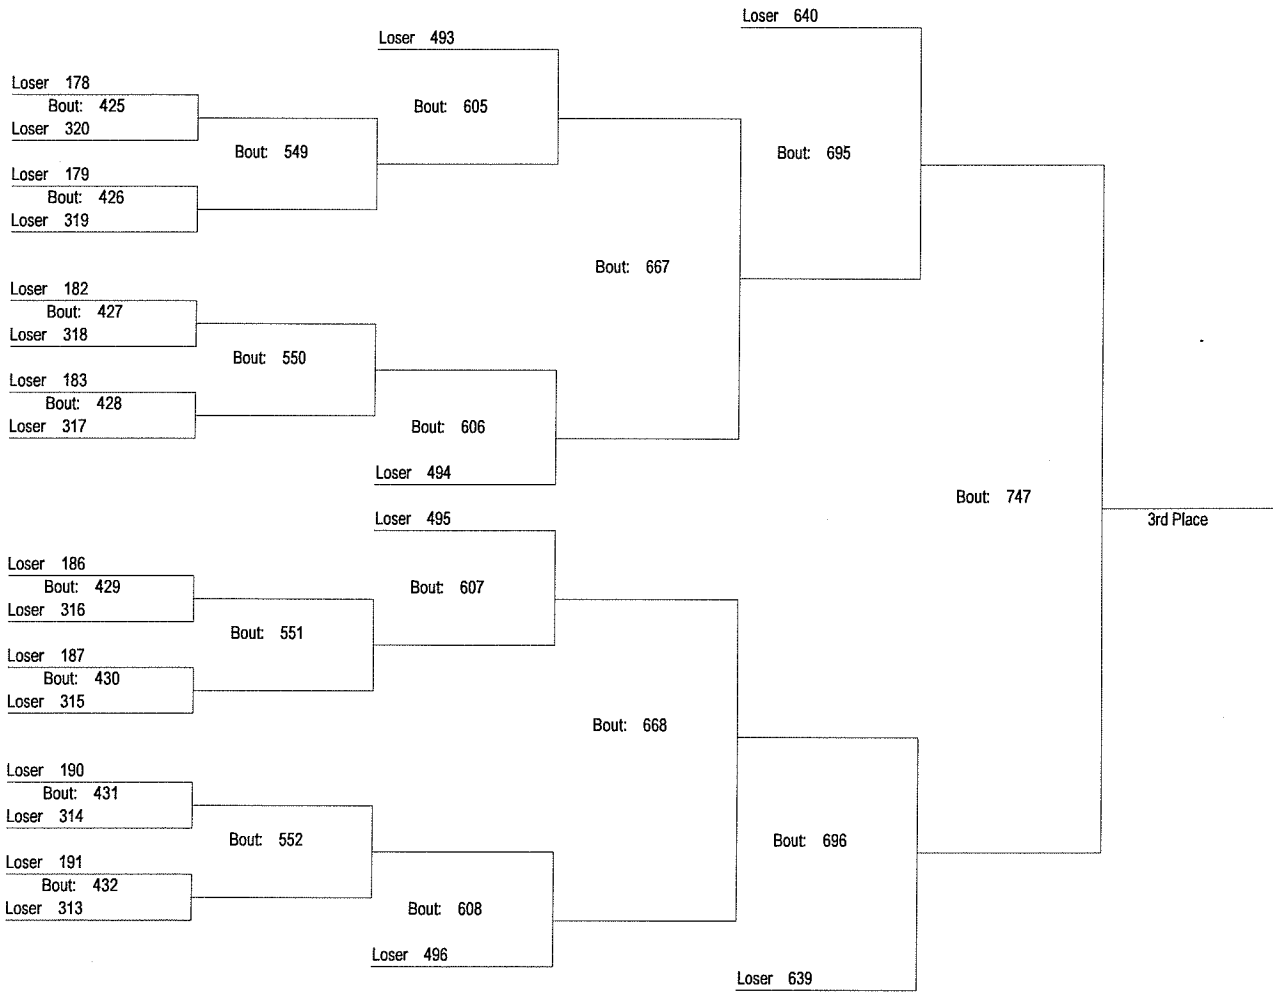

SCHSL AA/A Lower State Tournament

February 18-19, 2011

189