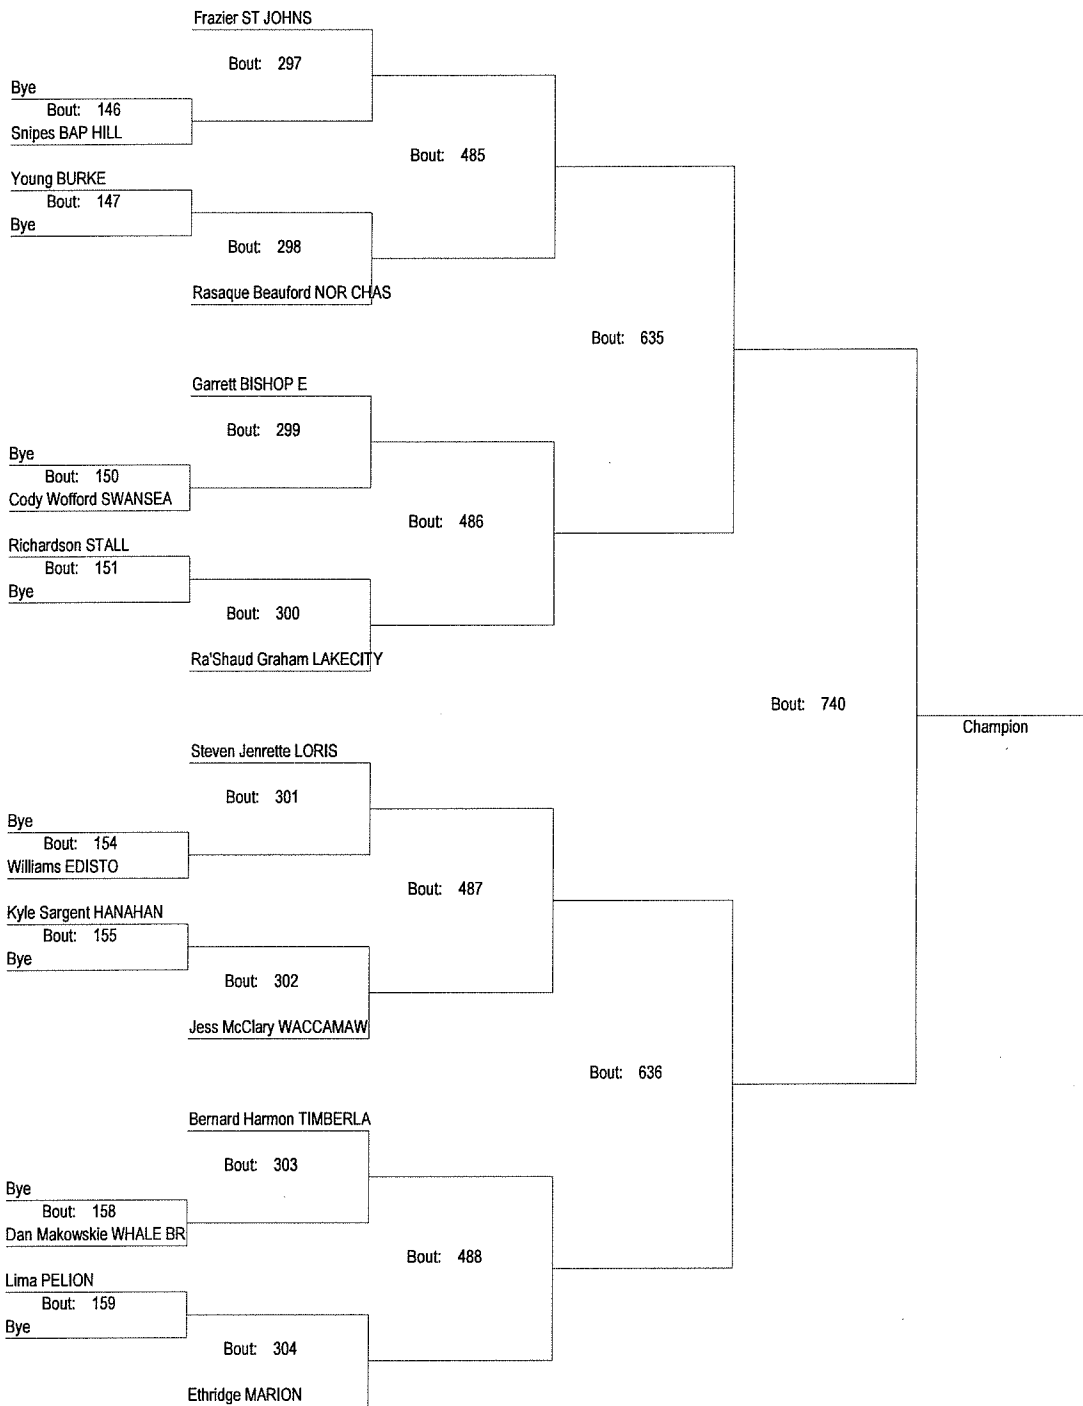

152

SCHSL AA/A Lower State Tournament
 February 18-19, 2011
 152

SCHSL AA/A Lower State Tournament

February 18-19, 2011

160

SCHSL AA/A Lower State Tournament

February 18-19, 2011

160