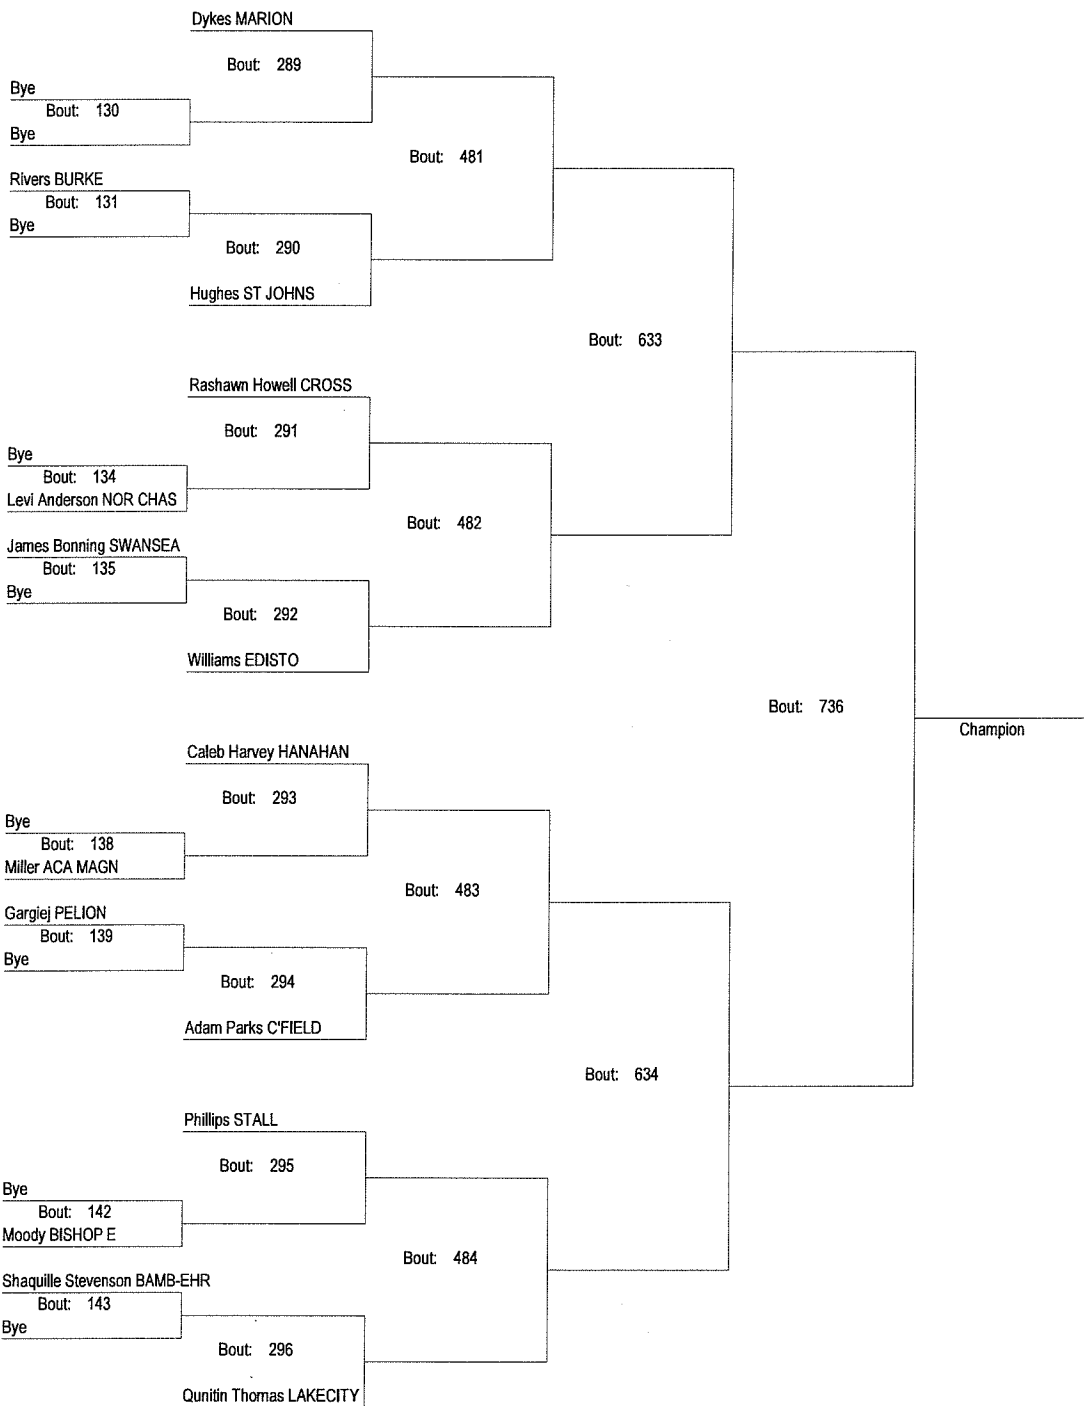

SCHSL AA/A Lower State Tournament

February 18-19, 2011

152