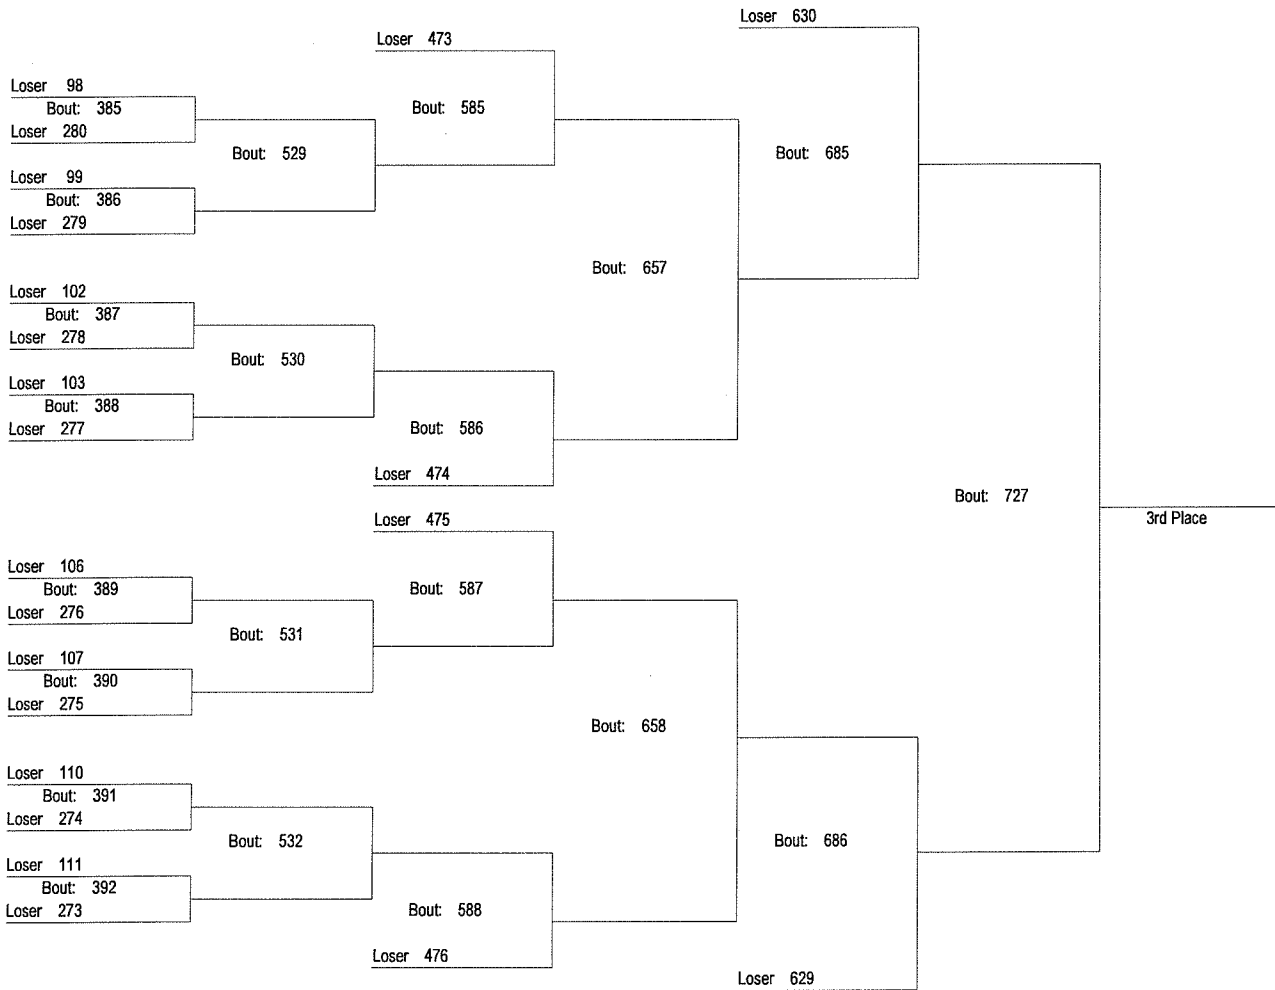

February 18-19, 2011

135

SCHSL AA/A Lower State Tournament

February 18-19, 2011

140

SCHSL AA/A Lower State Tournament

February 18-19, 2011

140