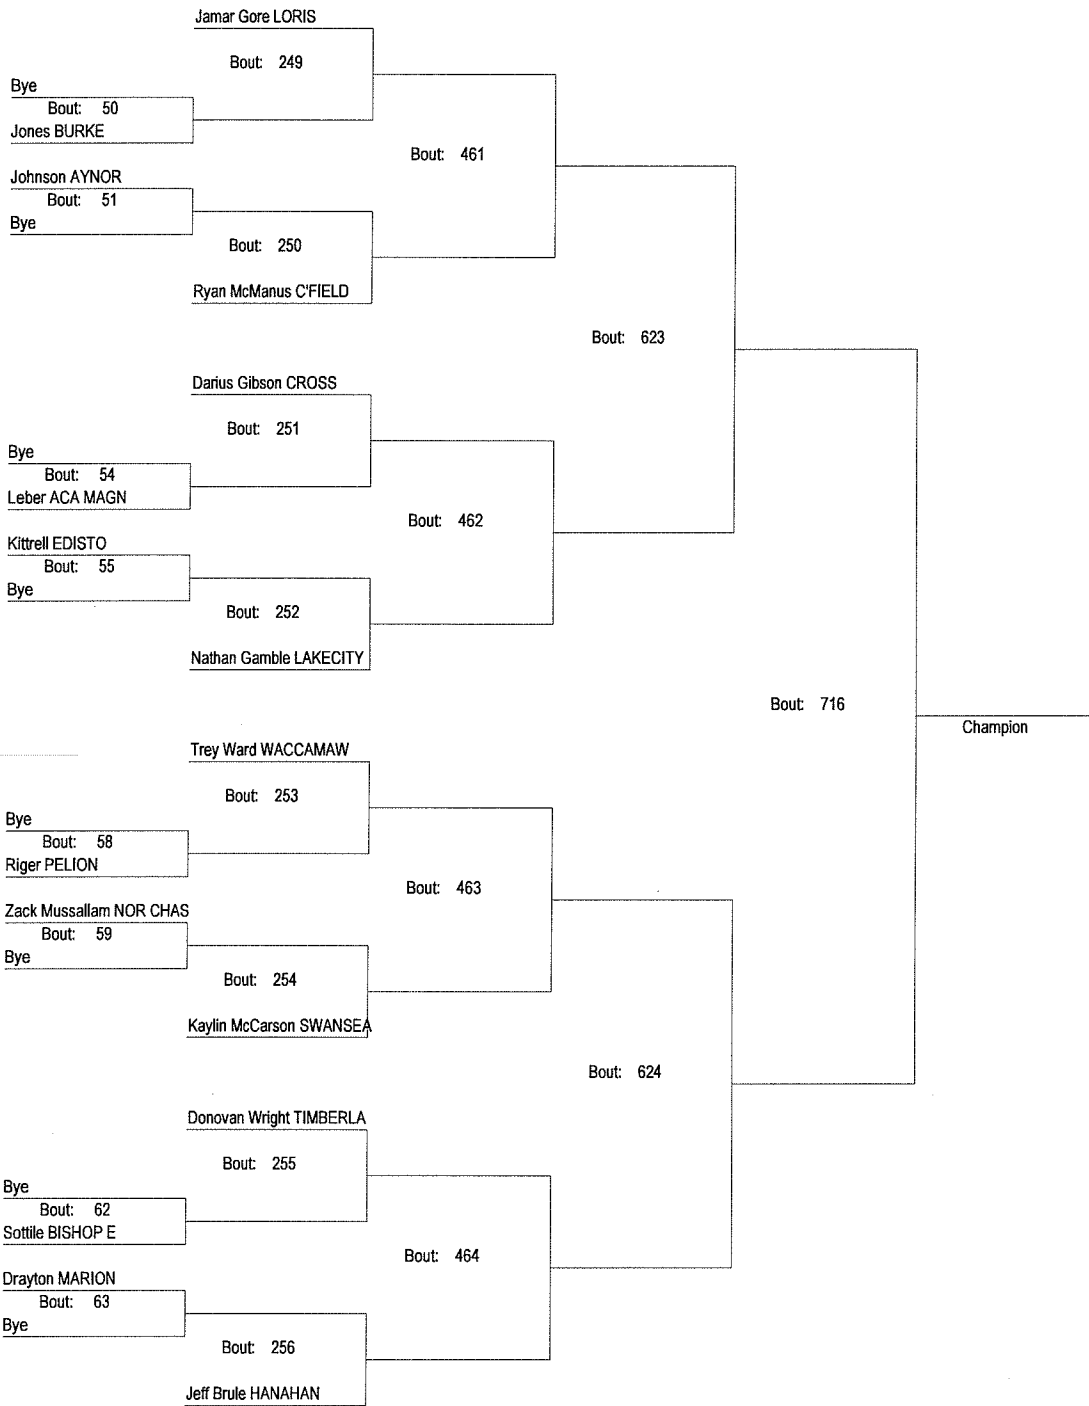

February 18-19, 2011

119

SCHSL AA/A Lower State Tournament

February 18-19, 2011

125

SCHSL AA/A Lower State Tournament

February 18-19, 2011

125