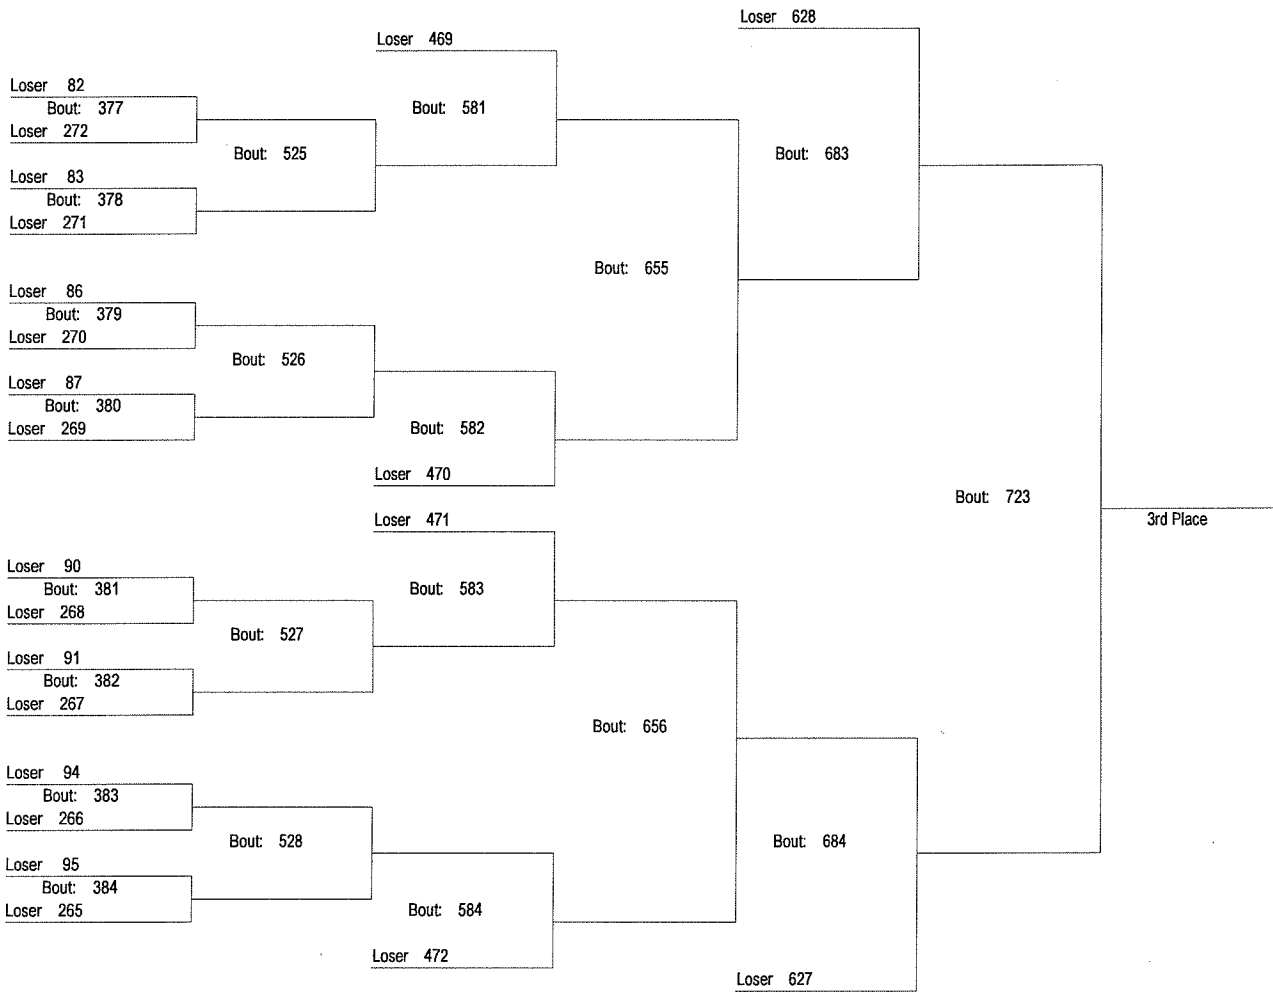

SCHSL AA/A Lower State Tournament

February 18-19, 2011

135