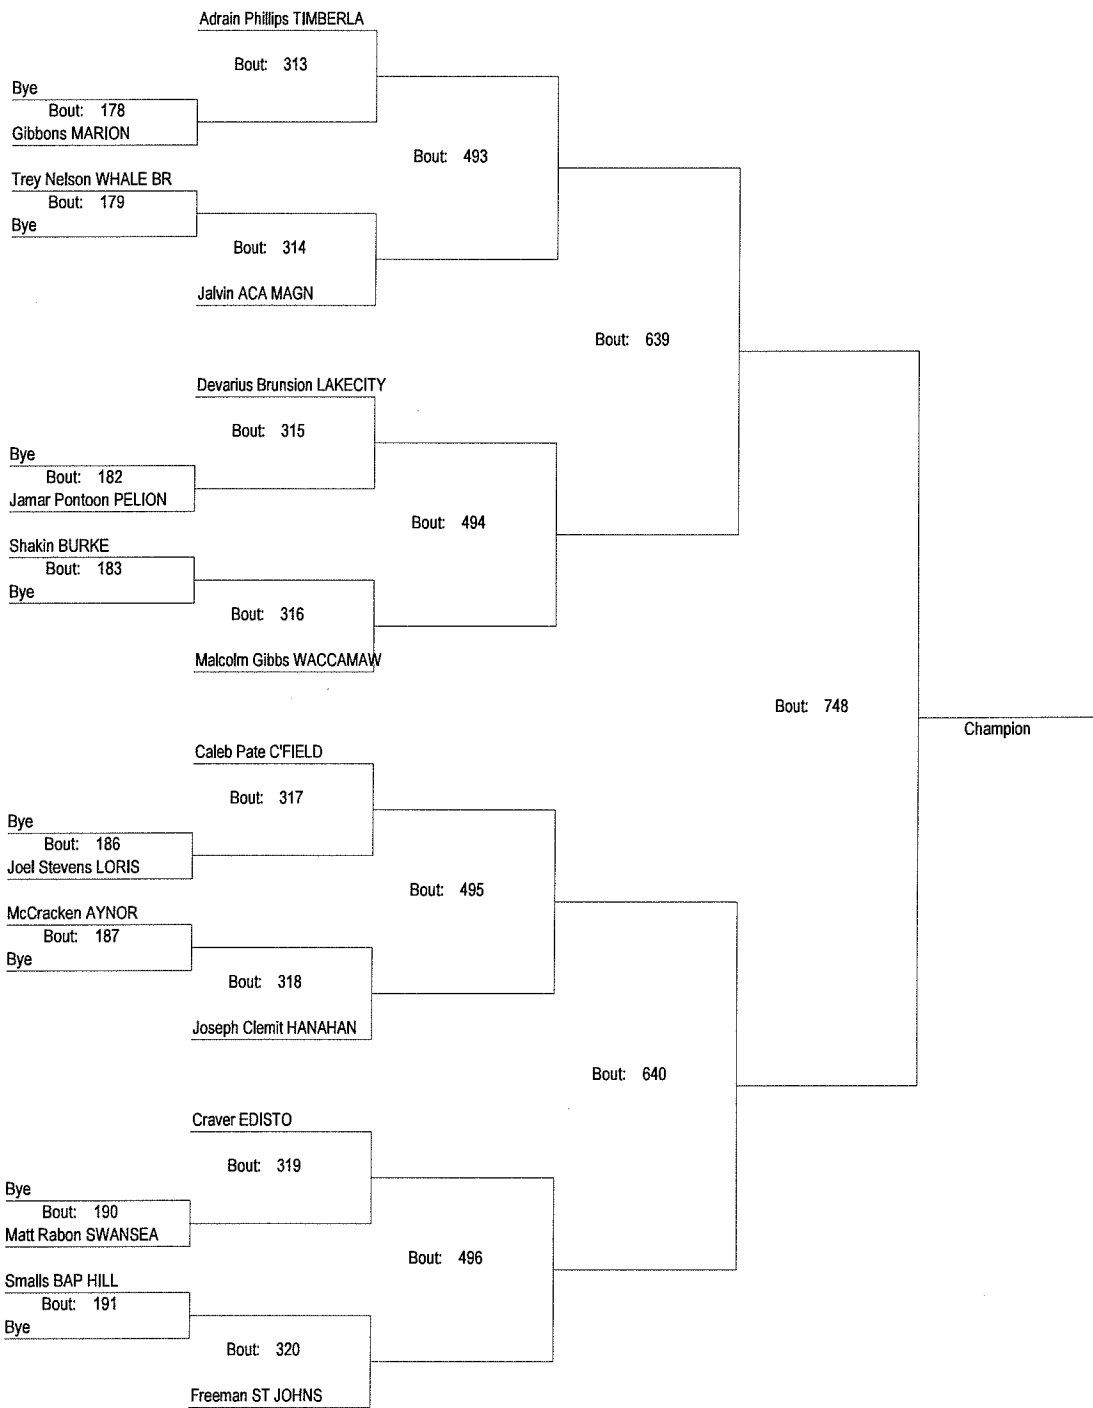

SCHSL AA/A Lower State Tournament

February 18-19, 2011

189