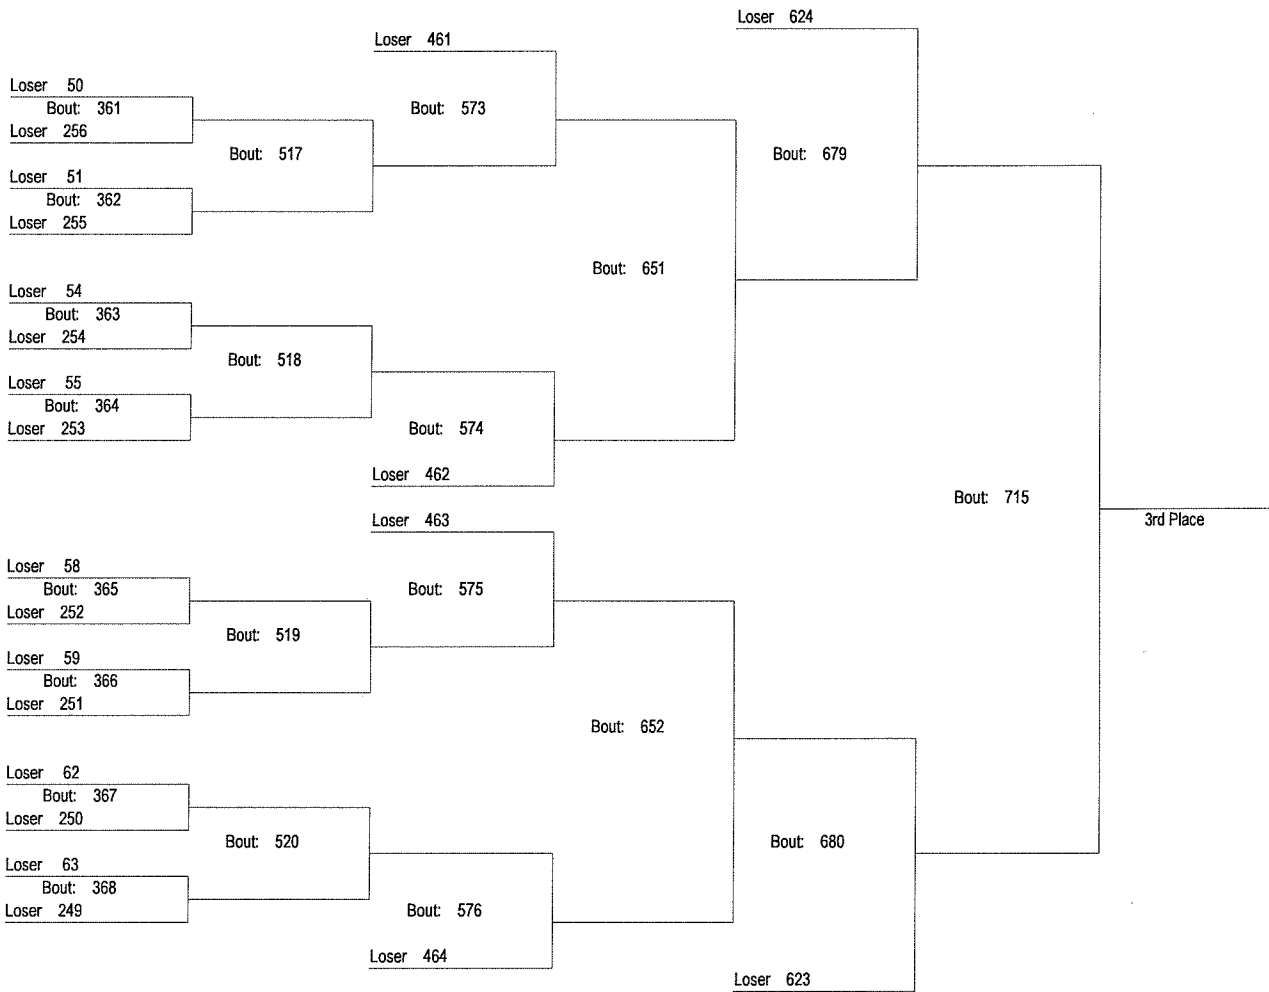

February 18-19, 2011

119

SCHSL AA/A Lower State Tournament

February 18-19, 2011

125

SCHSL AA/A Lower State Tournament

February 18-19, 2011

125