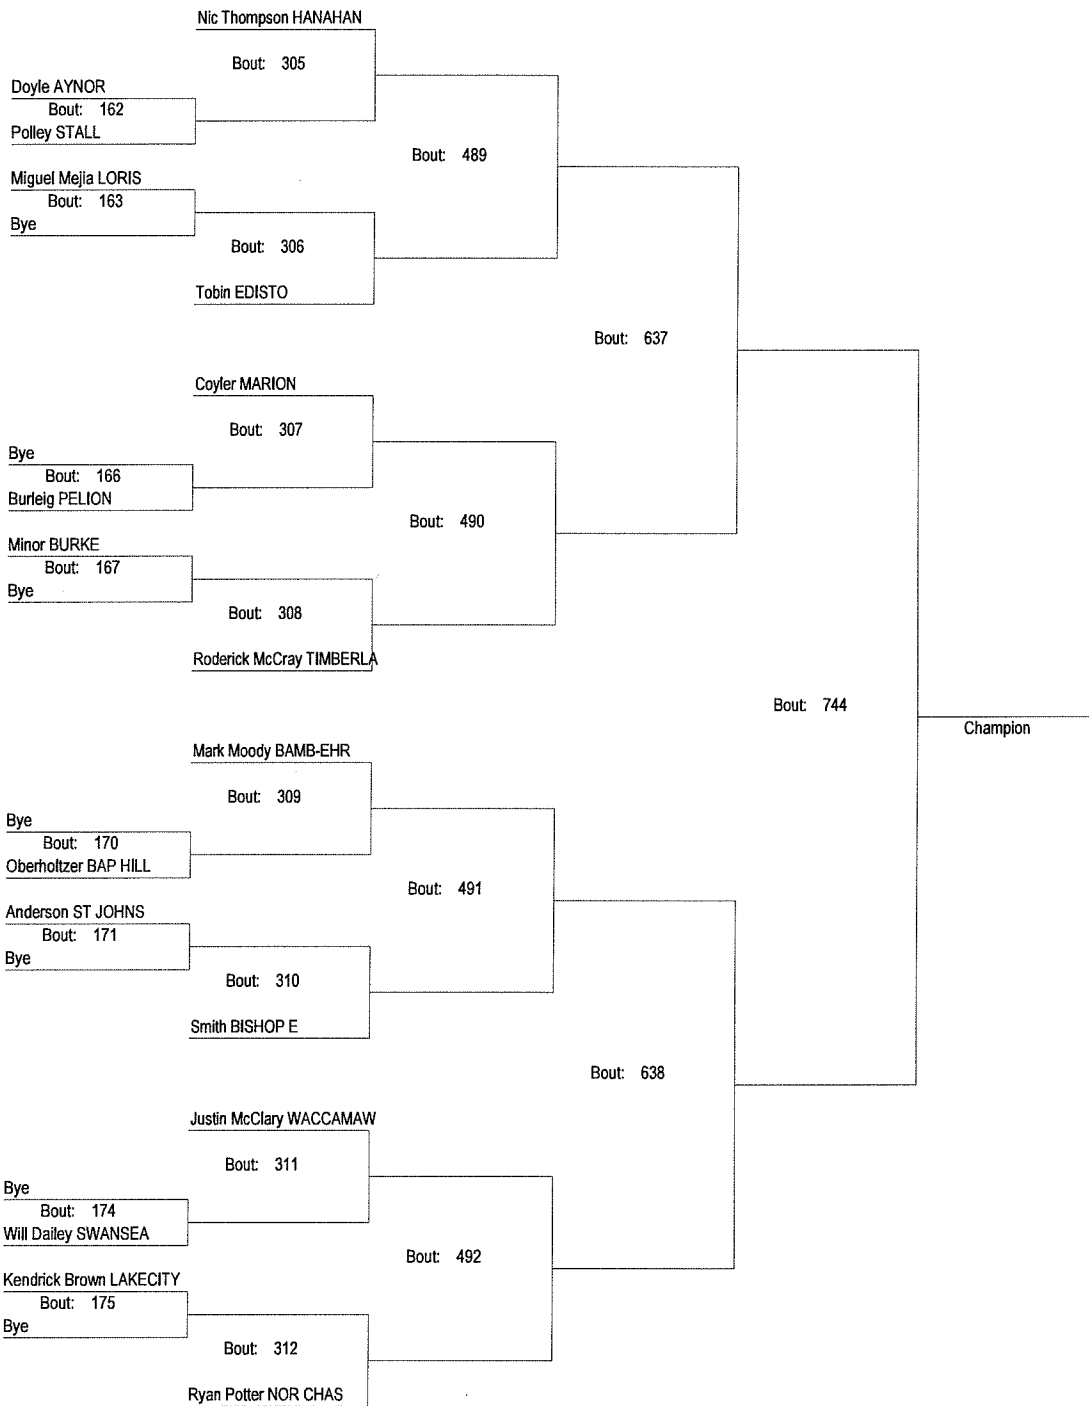

SCHSL AA/A Lower State Tournament

February 18-19, 2011

171