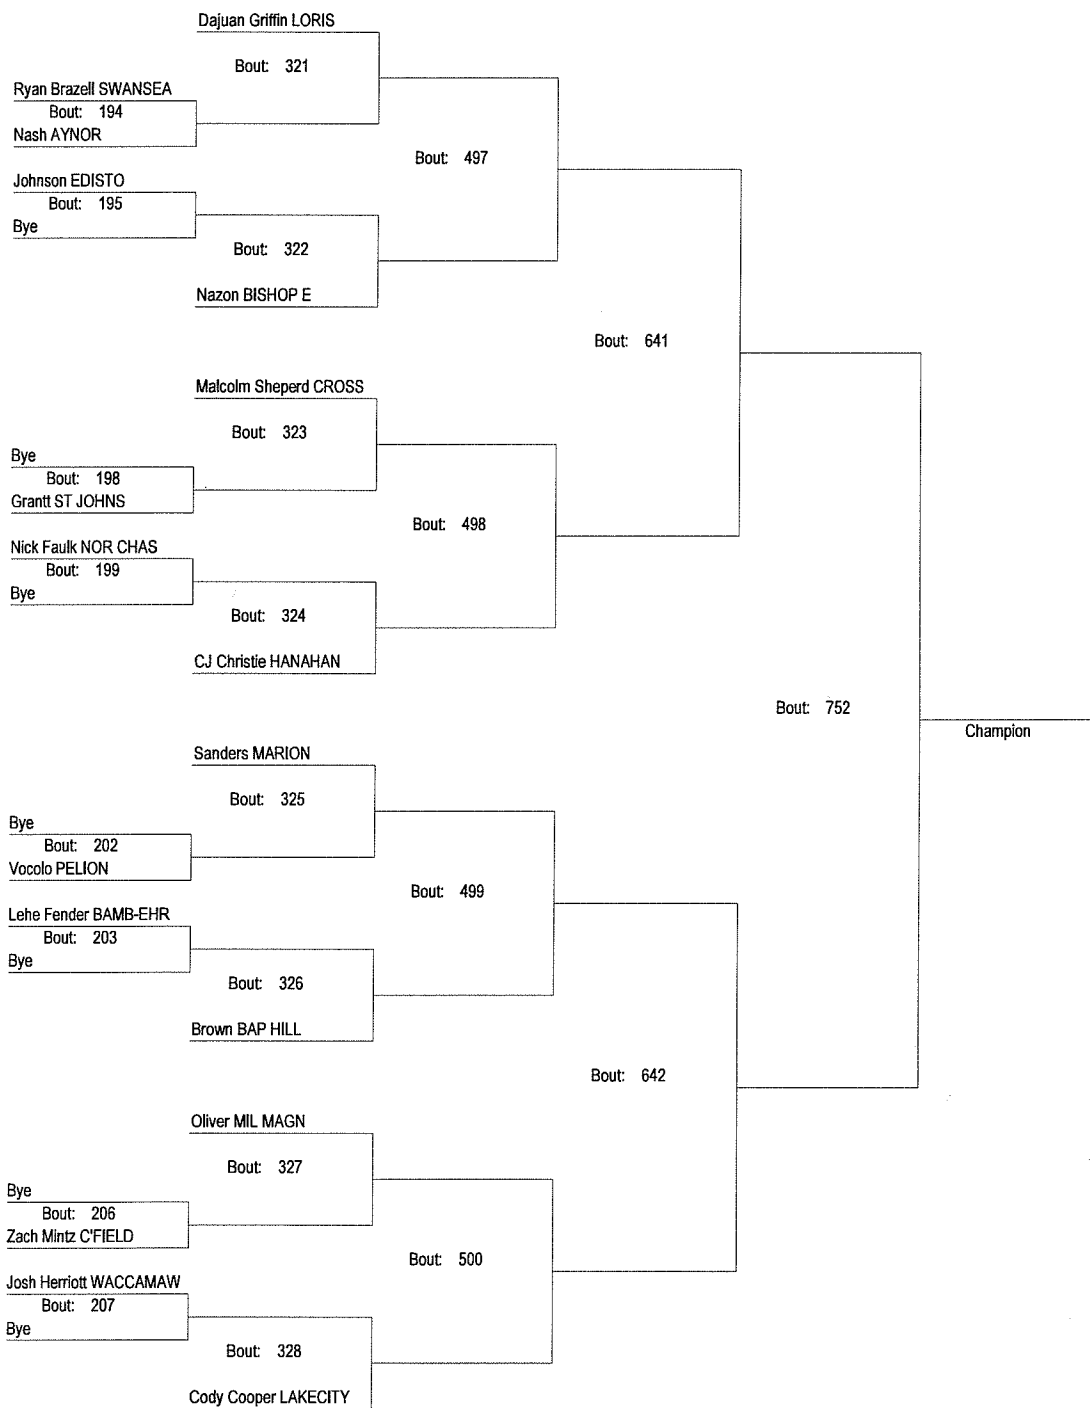

189

SCHSL AA/A Lower State Tournament

February 18-19, 2011

189

SCHSL AA/A Lower State Tournament

February 18-19, 2011

215

SCHSL AA/A Lower State Tournament
 February 18-19, 2011
 215