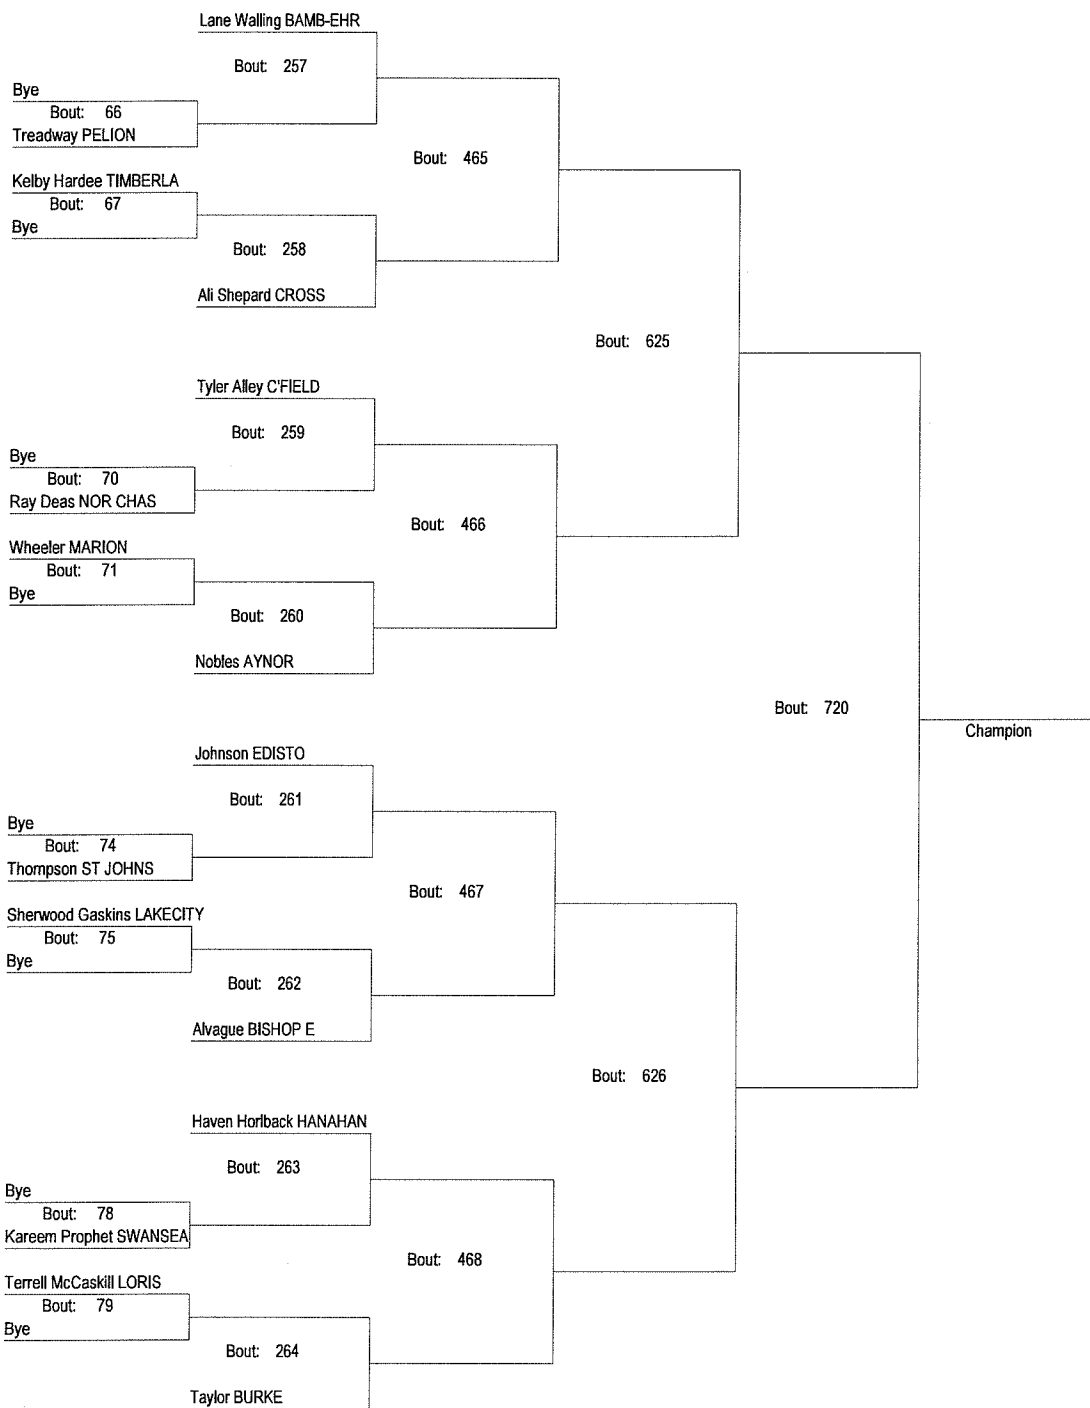

SCHSL AA/A Lower State Tournament

February 18-19, 2011

130