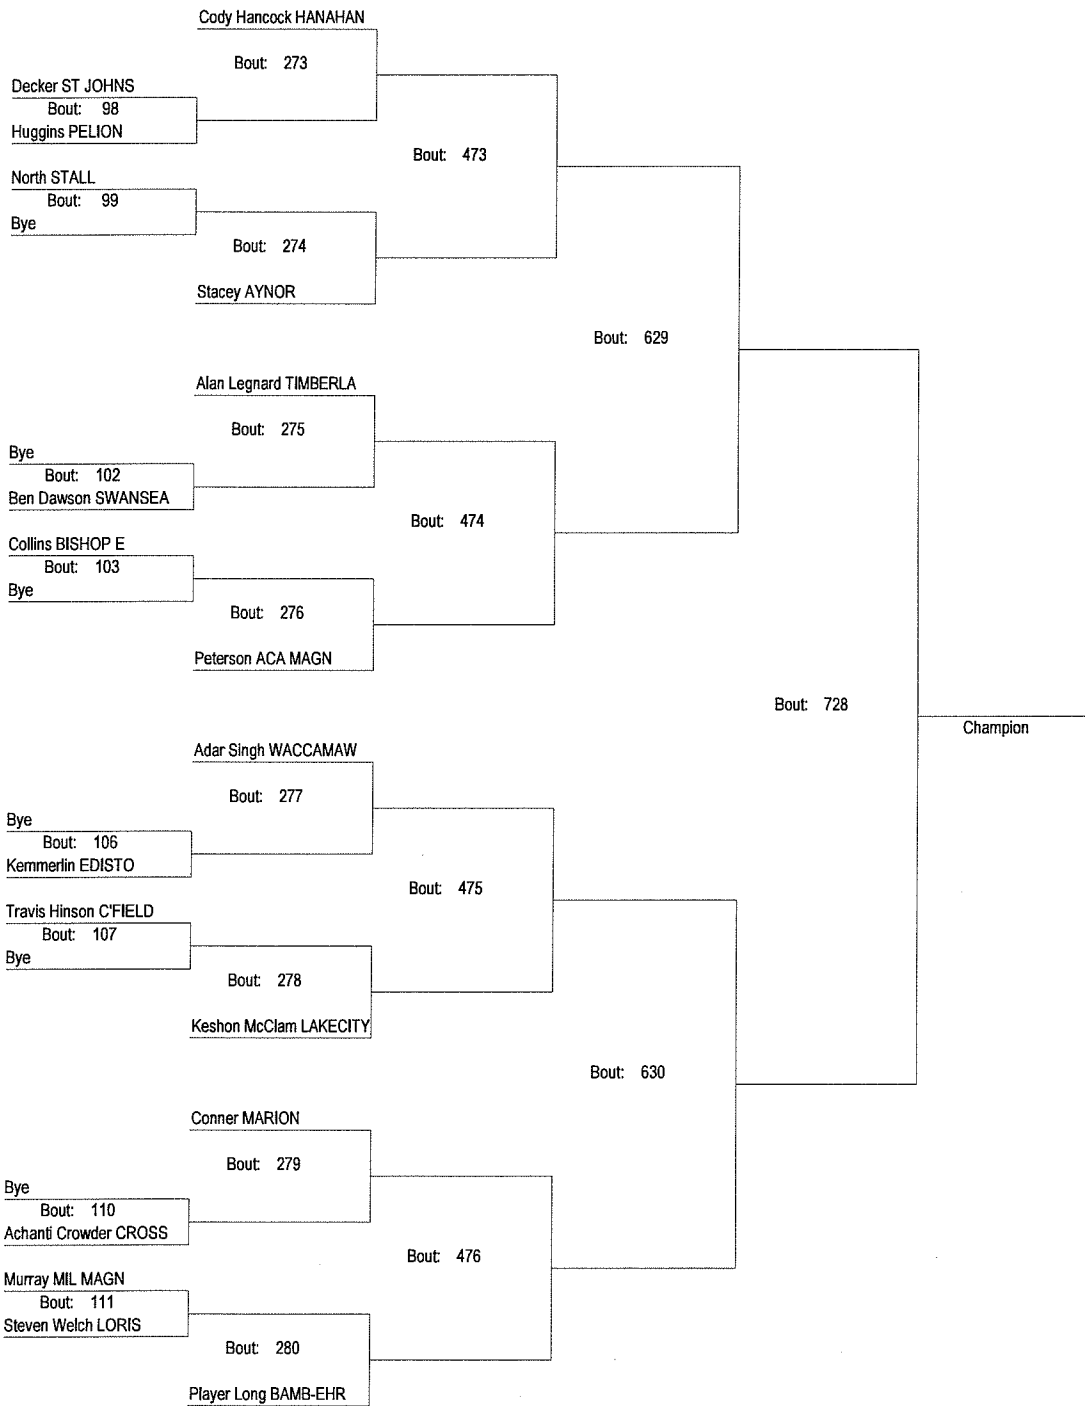

February 18-19, 2011

135

SCHSL AA/A Lower State Tournament

February 18-19, 2011

140

SCHSL AA/A Lower State Tournament

February 18-19, 2011

140