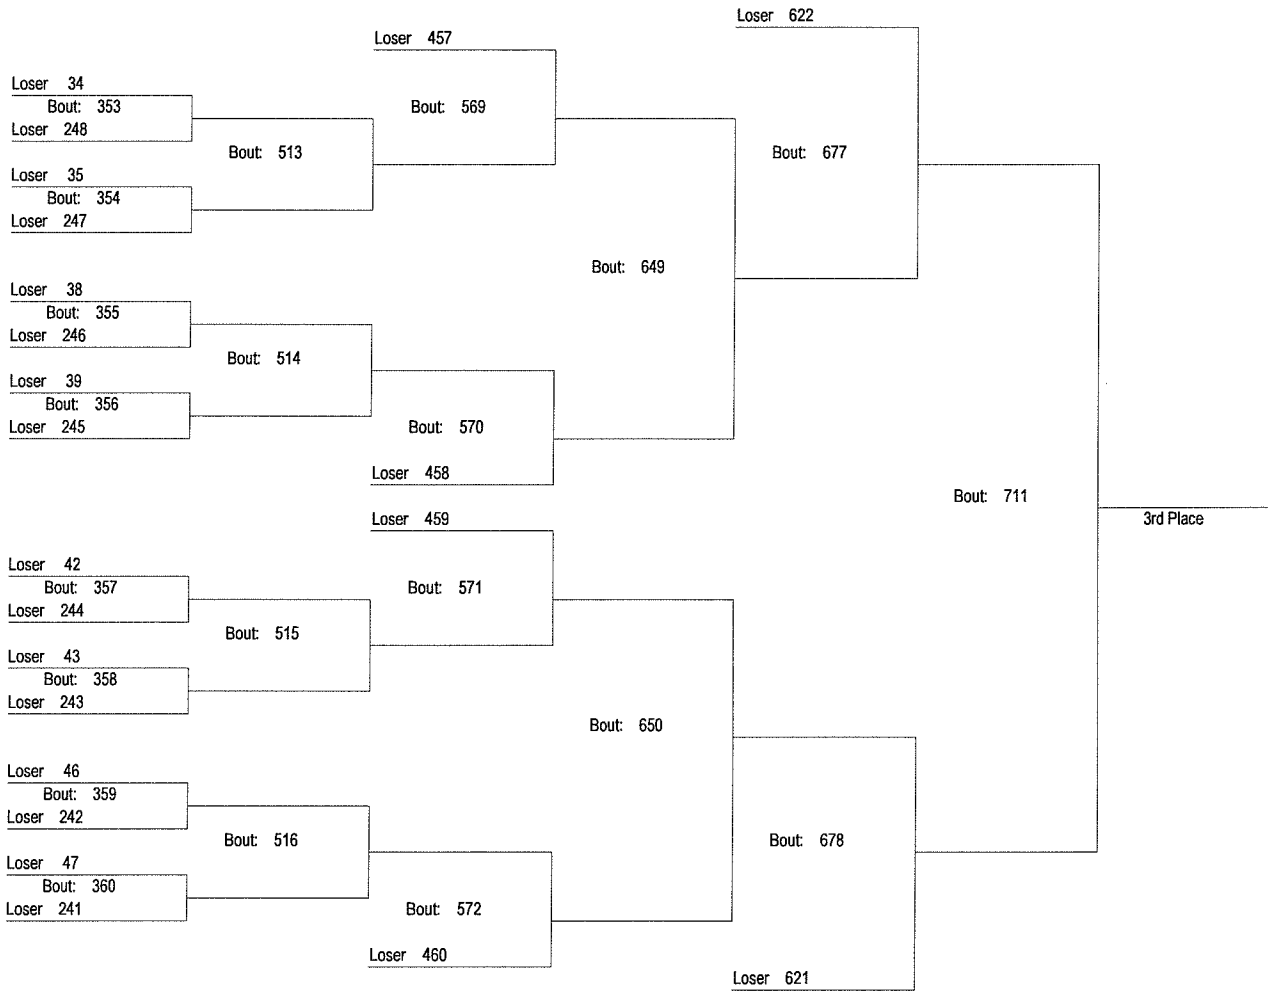

SCHSL AA/A Lower State Tournament

February 18-19, 2011

119