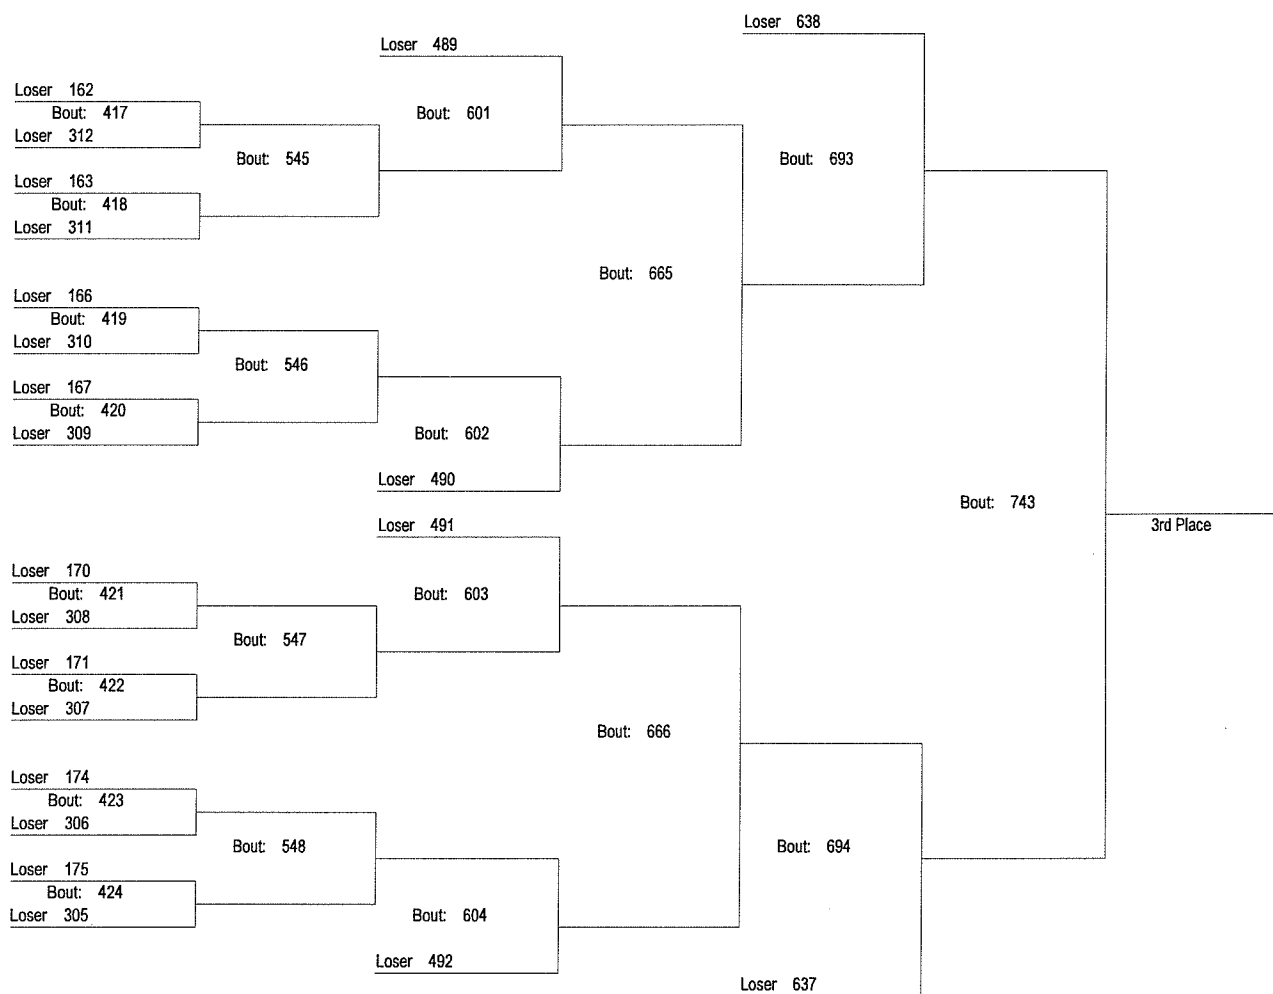

SCHSL AA/A Lower State Tournament

February 18-19, 2011

171

SCHSL AA/A Lower State Tournament

February 18-19, 2011

171

SCHSL AA/A Lower State Tournament

February 18-19, 2011