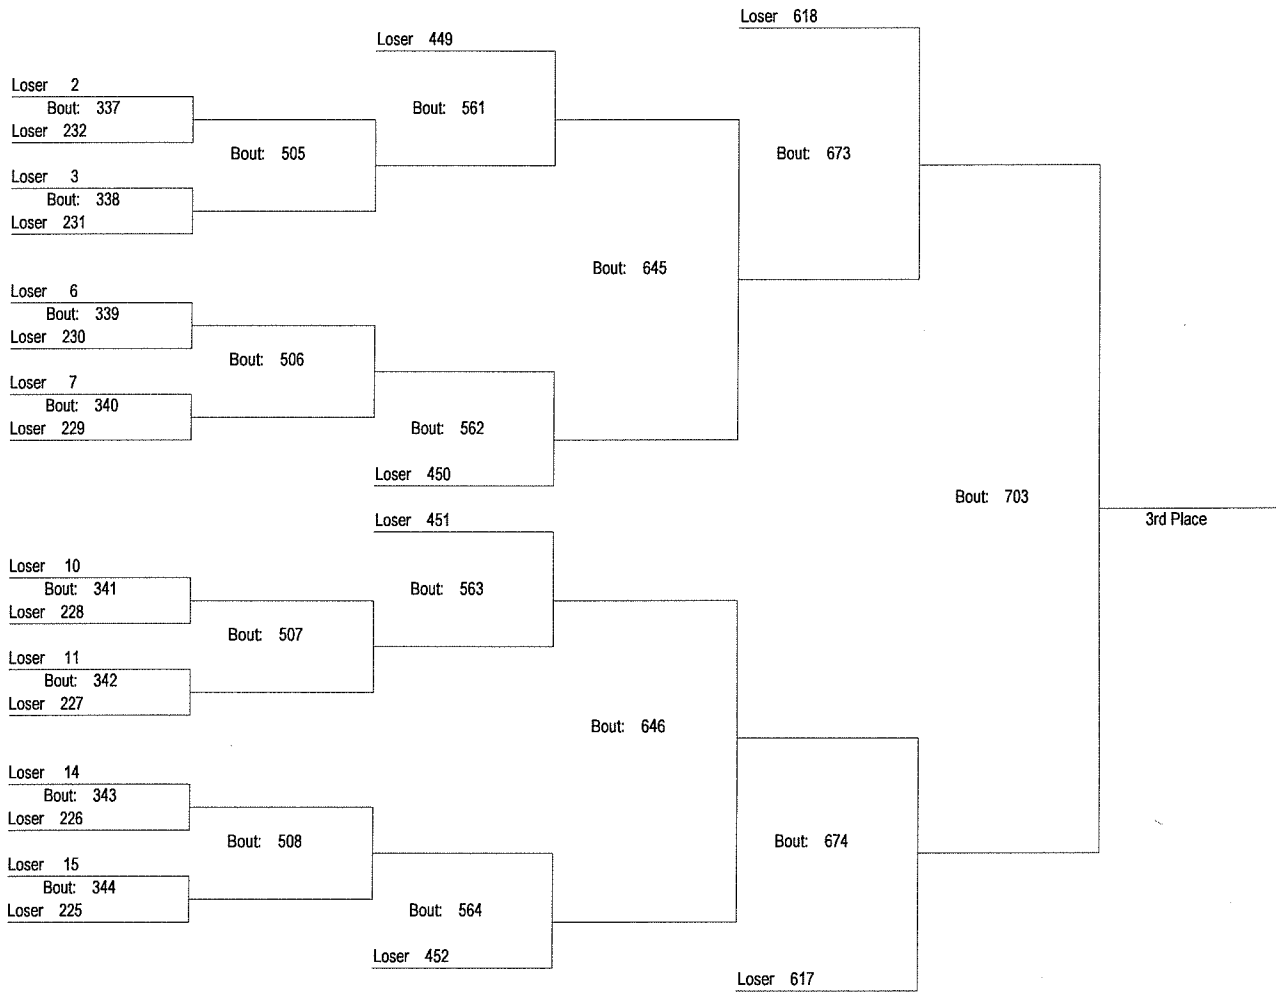

SCHSL AA/A Lower State Tournament

February 18-19, 2011

103

SCHSL AA/A Lower State Tournament

February 18-19, 2011

103

SCHSL AA/A Lower State Tournament

February 18-19, 2011