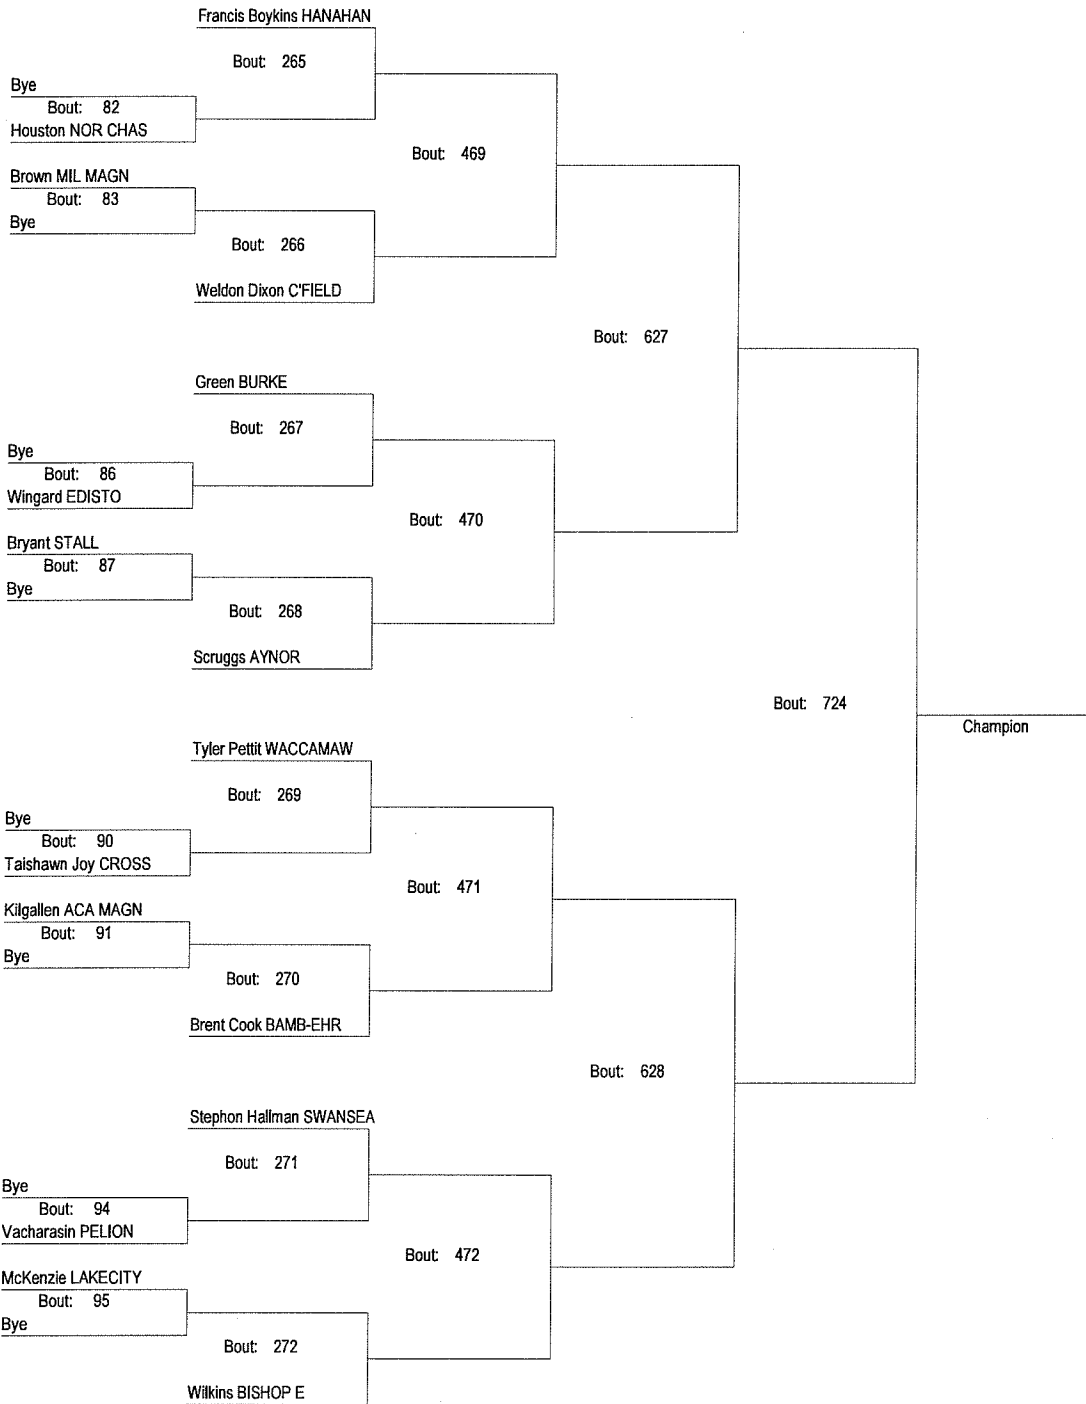

SCHSL AA/A Lower State Tournament

February 18-19, 2011

130

SCHSL AA/A Lower State Tournament
 February 18-19, 2011
 130

SCHSL AA/A Lower State Tournament

February 18-19, 2011

135

SCHSL AA/A Lower State Tournament