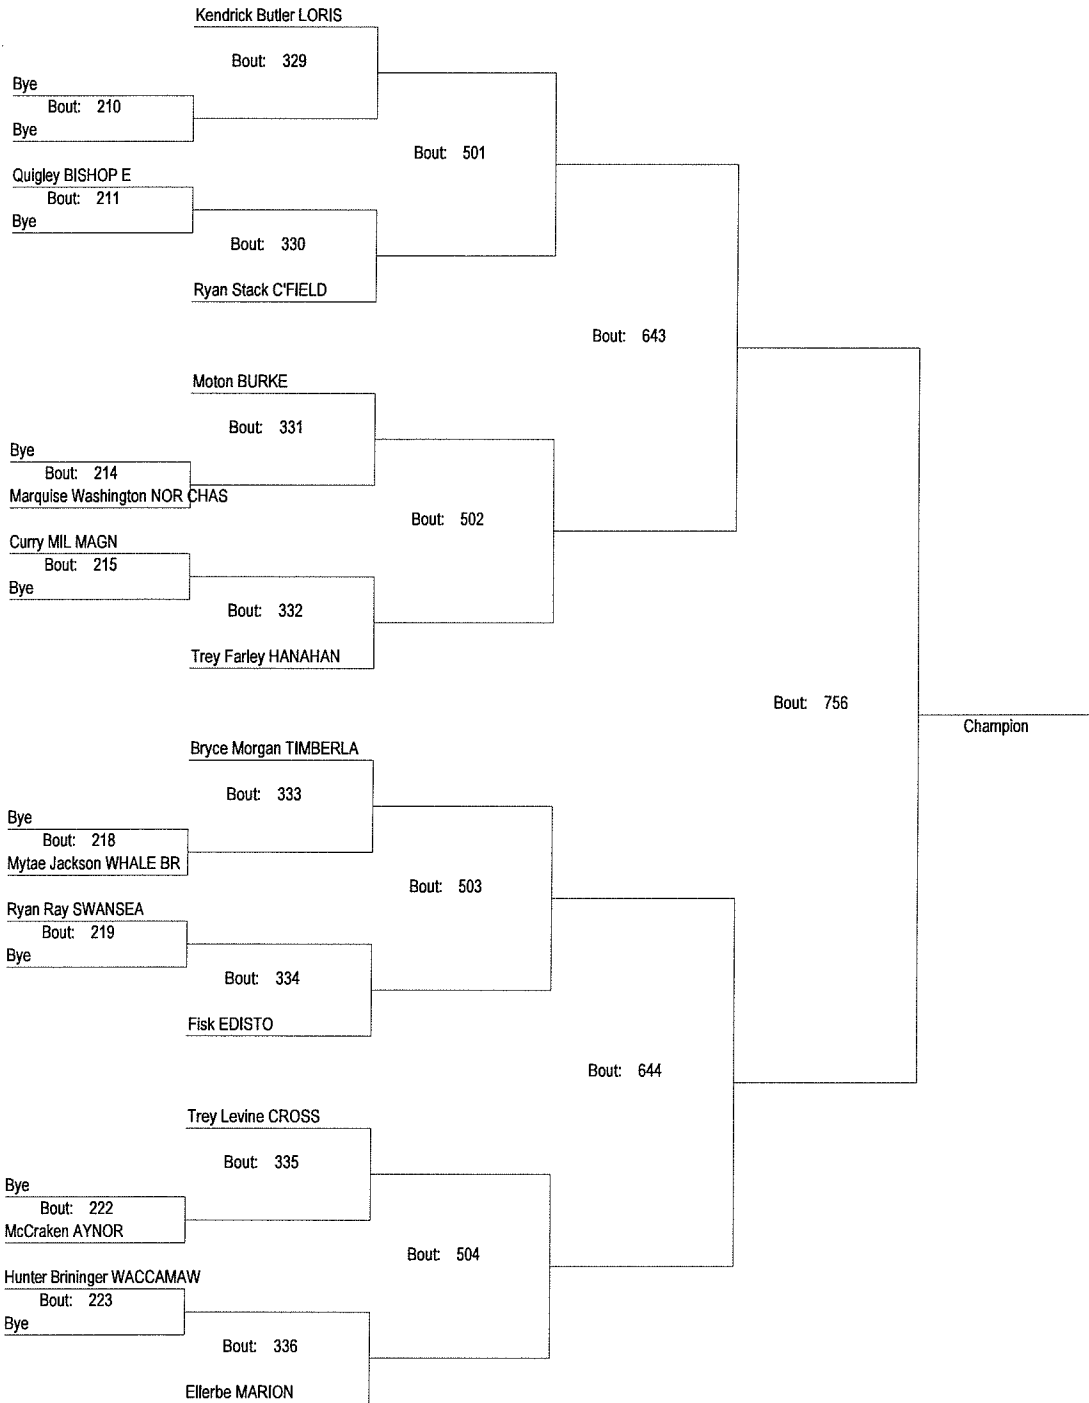

SCHSL AA/A Lower State Tournament

February 18-19, 2011

285