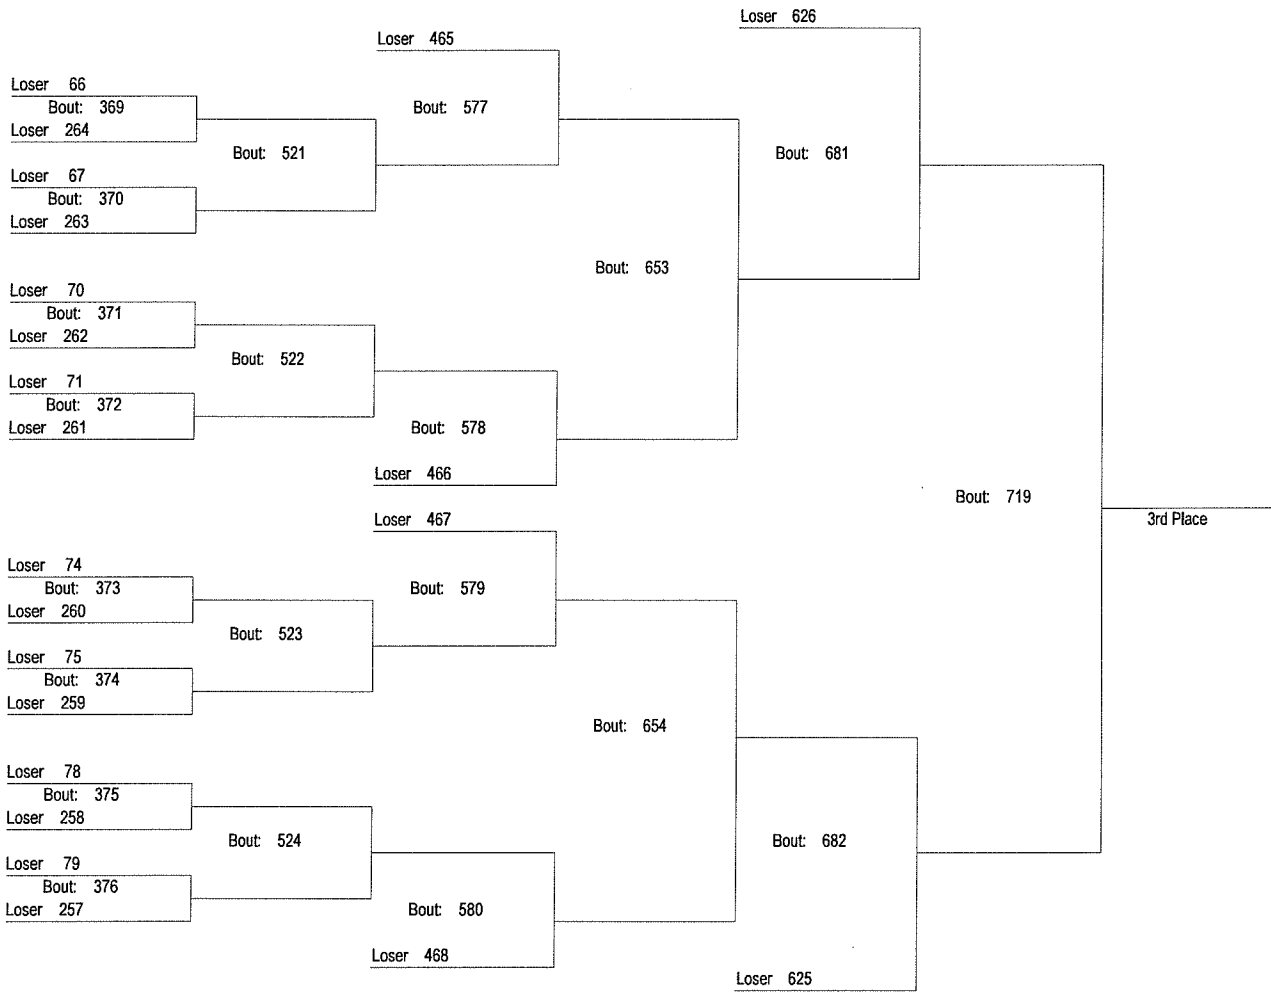

SCHSL AA/A Lower State Tournament
February 18-19, 2011
130