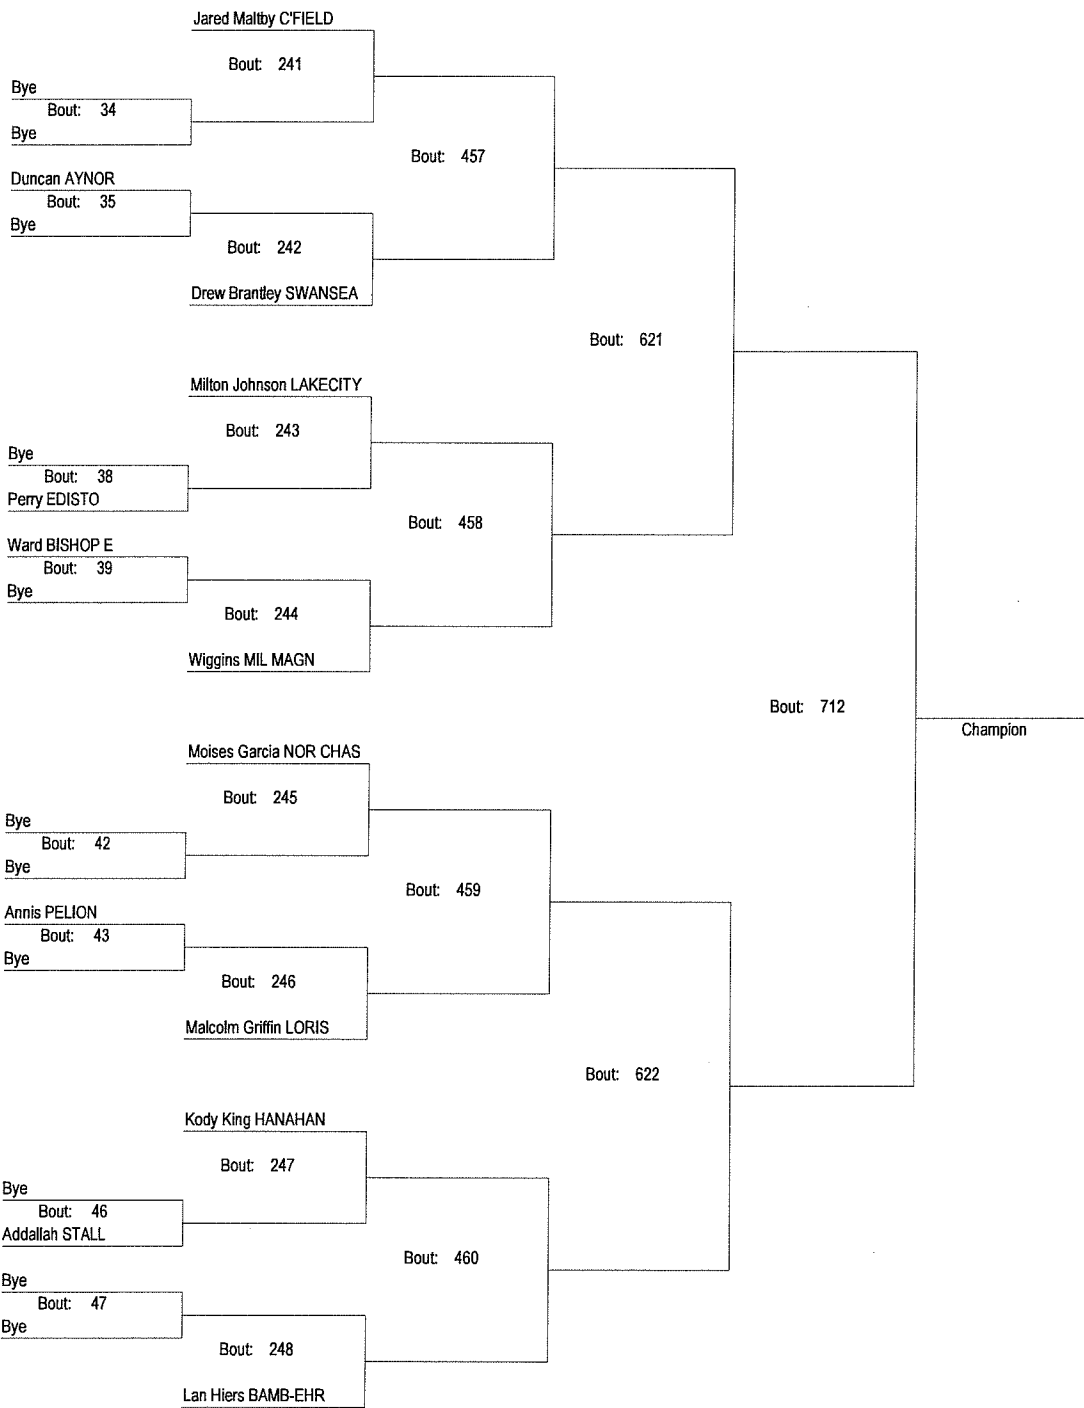

112

SCHSL AA/A Lower State Tournament

February 18-19, 2011

112

SCHSL AA/A Lower State Tournament

February 18-19, 2011

119

SCHSL AA/A Lower State Tournament