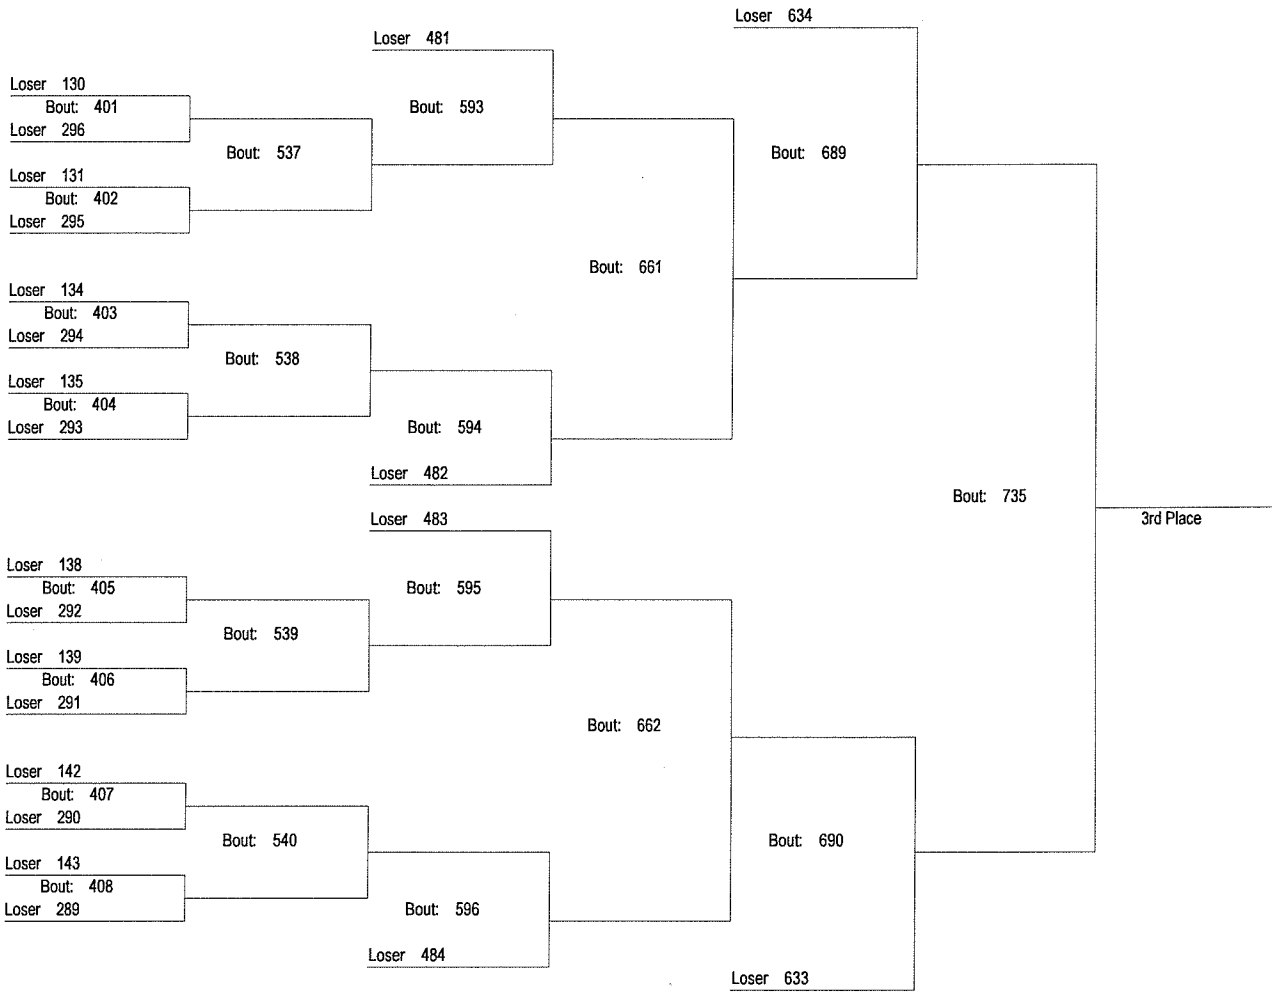

SCHSL AA/A Lower State Tournament
February 18-19, 2011
152