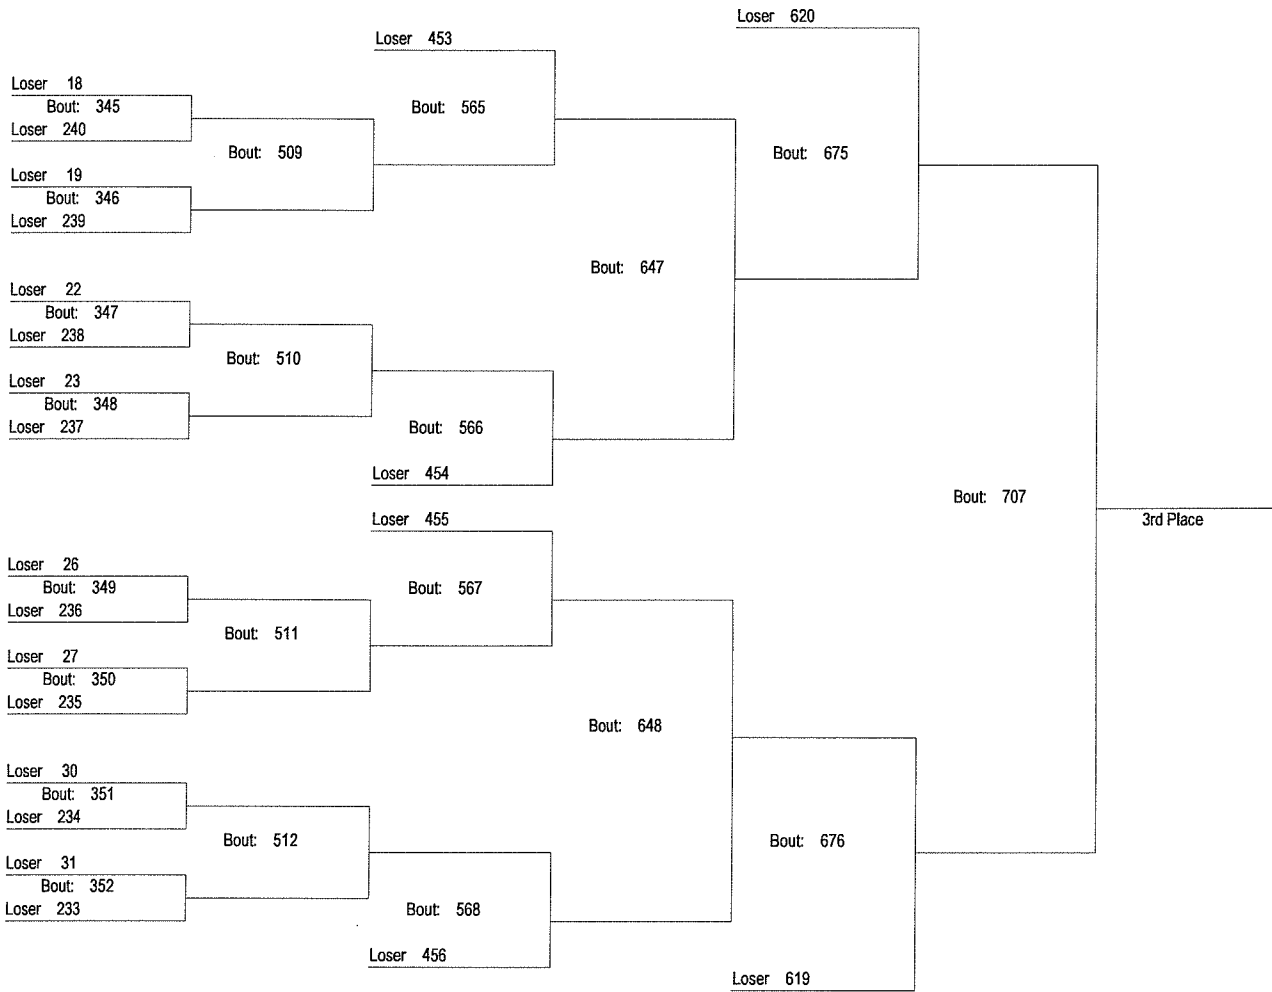

SCHSL AA/A Lower State Tournament

February 18-19, 2011

103

SCHSL AA/A Lower State Tournament

February 18-19, 2011

103

SCHSL AA/A Lower State Tournament

February 18-19, 2011

112

SCHSL AA/A Lower State Tournament

February 18-19, 2011

112

SCHSL AA/A Lower State Tournament

February 18-19, 2011

119

SCHSL AA/A Lower State Tournament