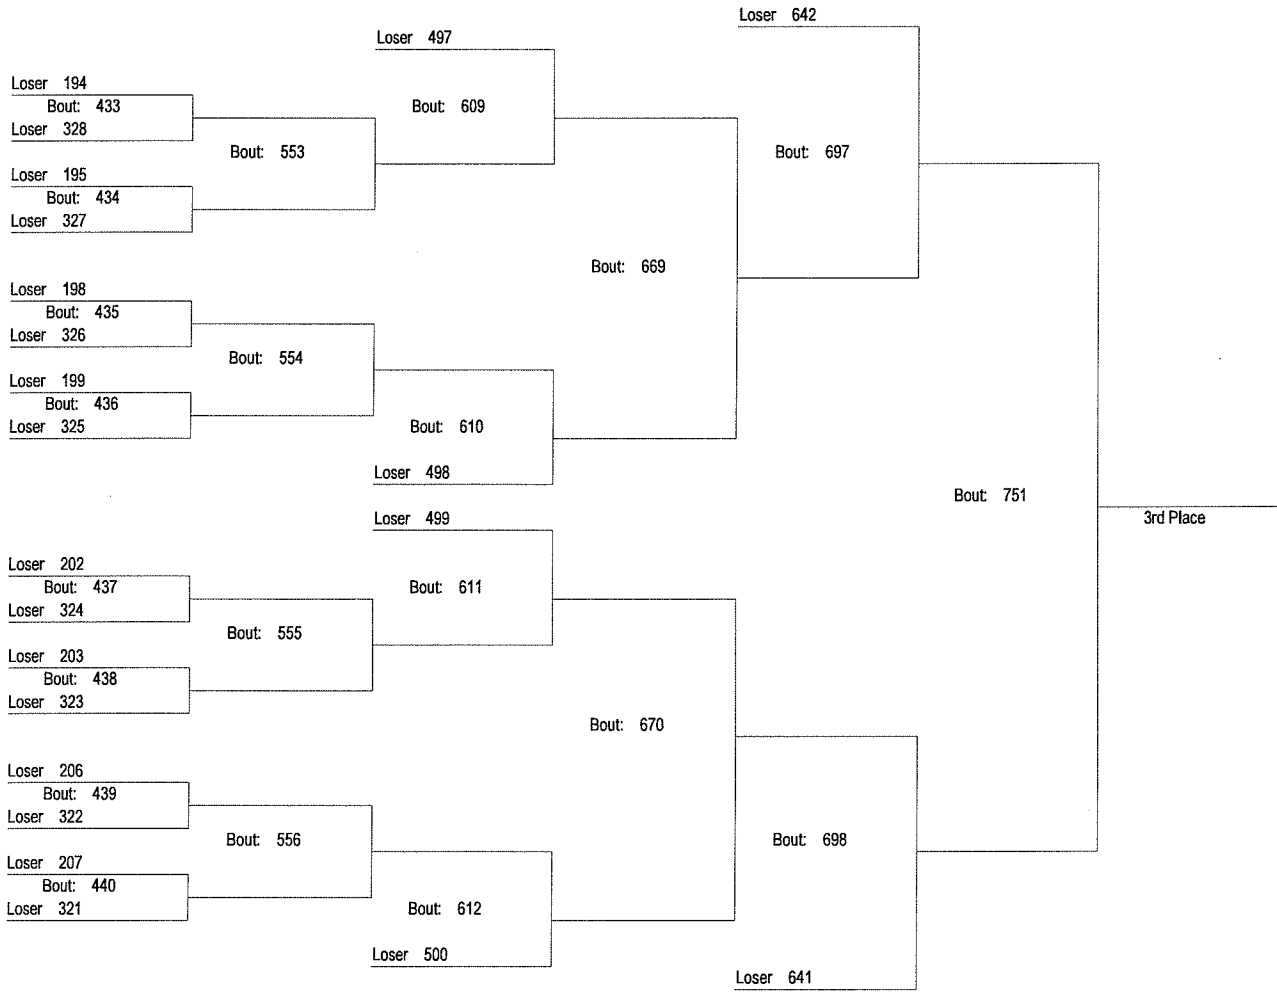

189

SCHSL AA/A Lower State Tournament

February 18-19, 2011

189

SCHSL AA/A Lower State Tournament

February 18-19, 2011

215

SCHSL AA/A Lower State Tournament
 February 18-19, 2011
 215