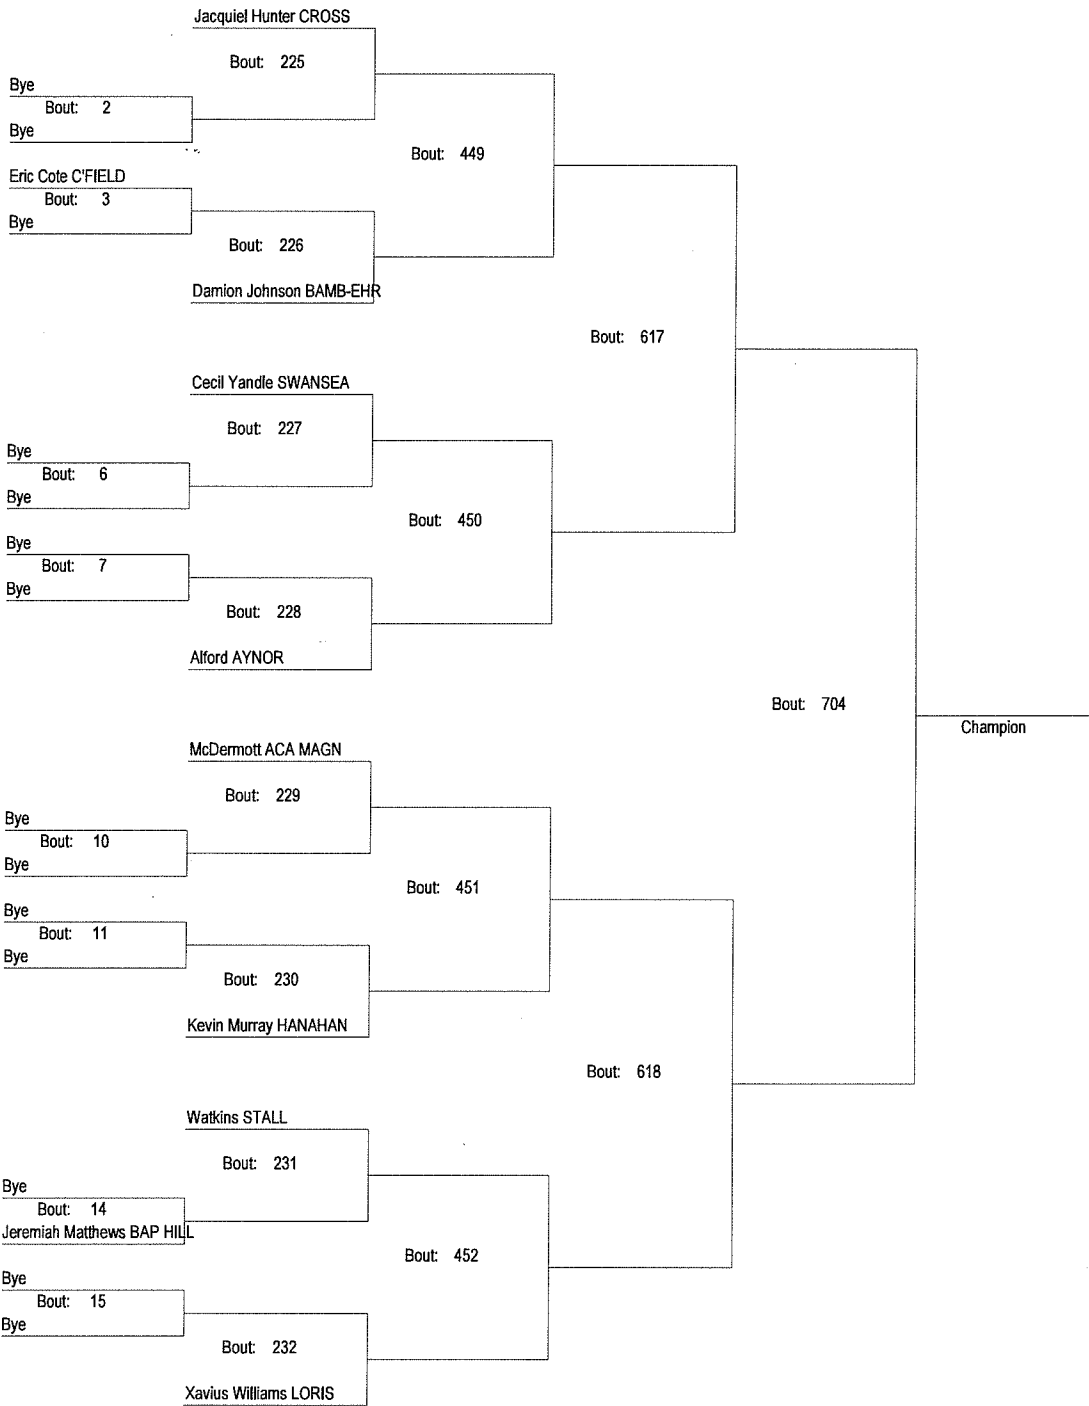

SCHSL AA/A Lower State Tournament

February 18-19, 2011

103

SCHSL AA/A Lower State Tournament

February 18-19, 2011

103

SCHSL AA/A Lower State Tournament

February 18-19, 2011