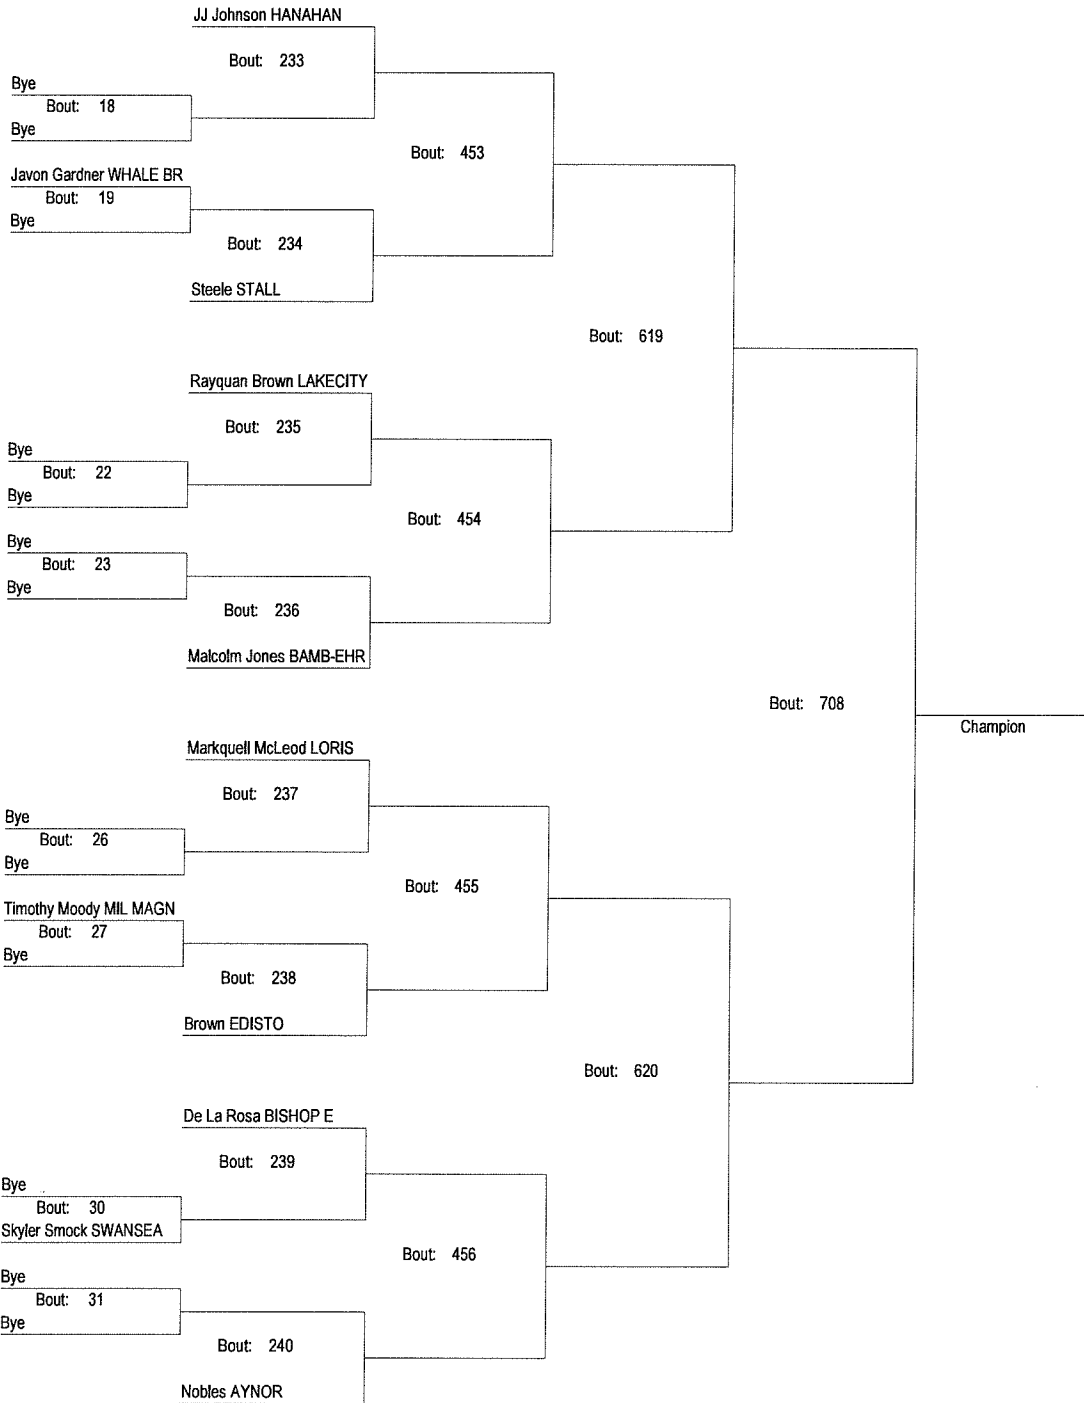

SCHSL AA/A Lower State Tournament

February 18-19, 2011

103

SCHSL AA/A Lower State Tournament

February 18-19, 2011

103

SCHSL AA/A Lower State Tournament

February 18-19, 2011

112

SCHSL AA/A Lower State Tournament

February 18-19, 2011

112

SCHSL AA/A Lower State Tournament

February 18-19, 2011

119

SCHSL AA/A Lower State Tournament