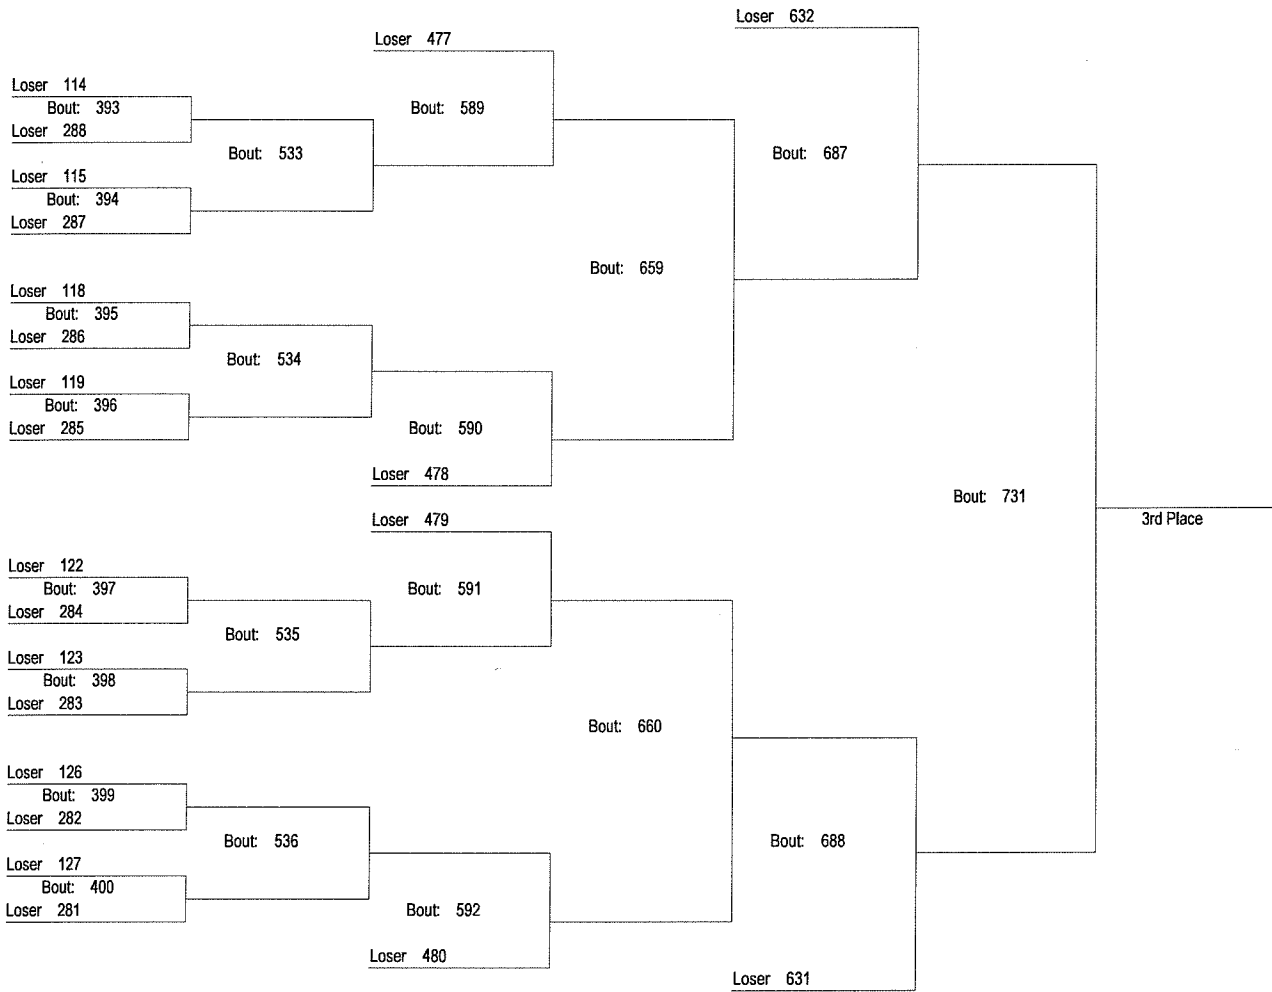

SCHSL AA/A Lower State Tournament

February 18-19, 2011

145

SCHSL AA/A Lower State Tournament

February 18-19, 2011

145

SCHSL AA/A Lower State Tournament

February 18-19, 2011