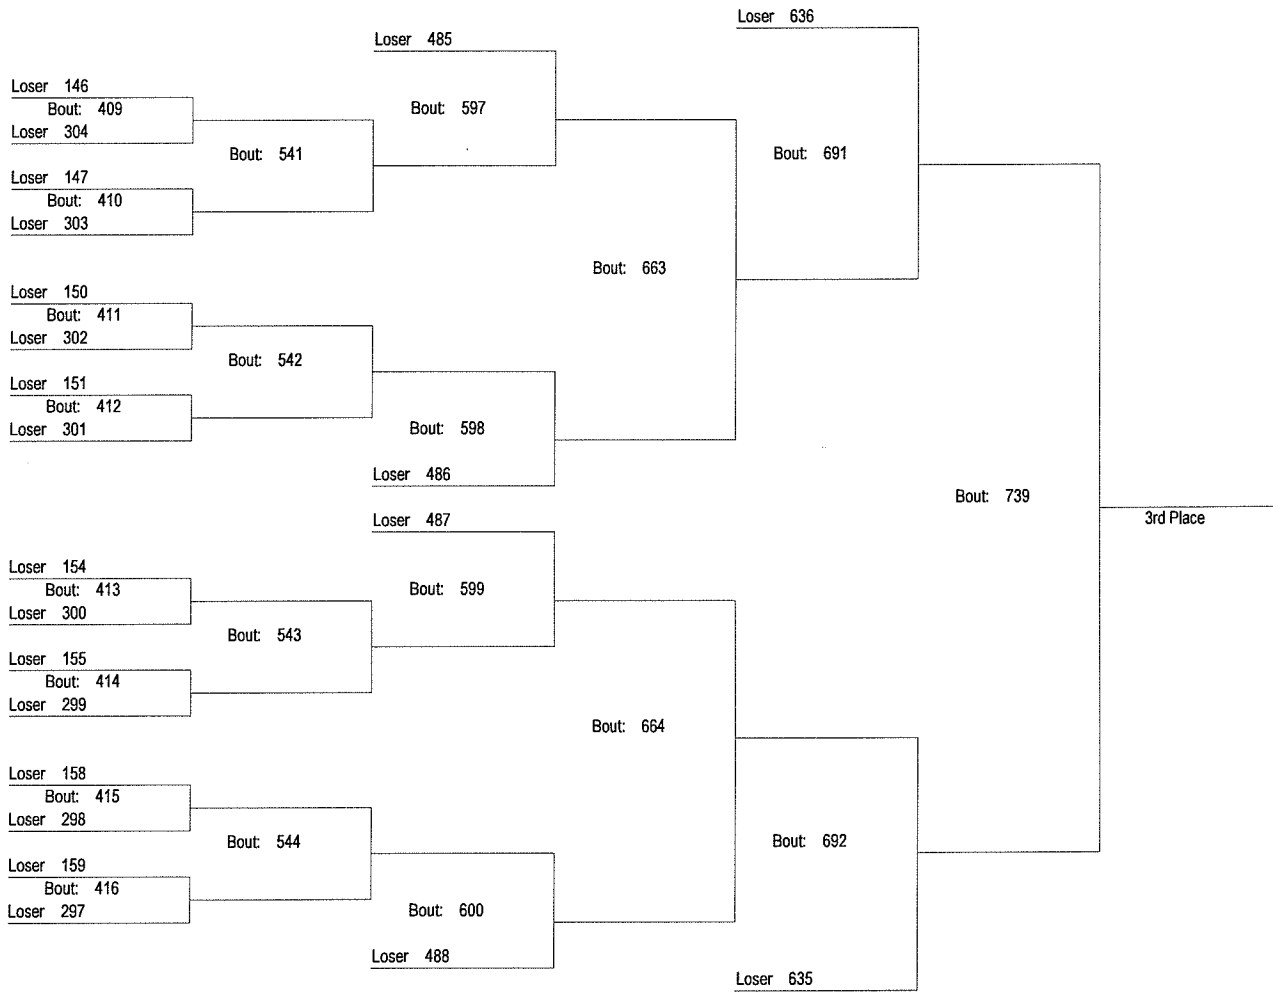

152

SCHSL AA/A Lower State Tournament
 February 18-19, 2011
 152

SCHSL AA/A Lower State Tournament

February 18-19, 2011

160

SCHSL AA/A Lower State Tournament

February 18-19, 2011

160