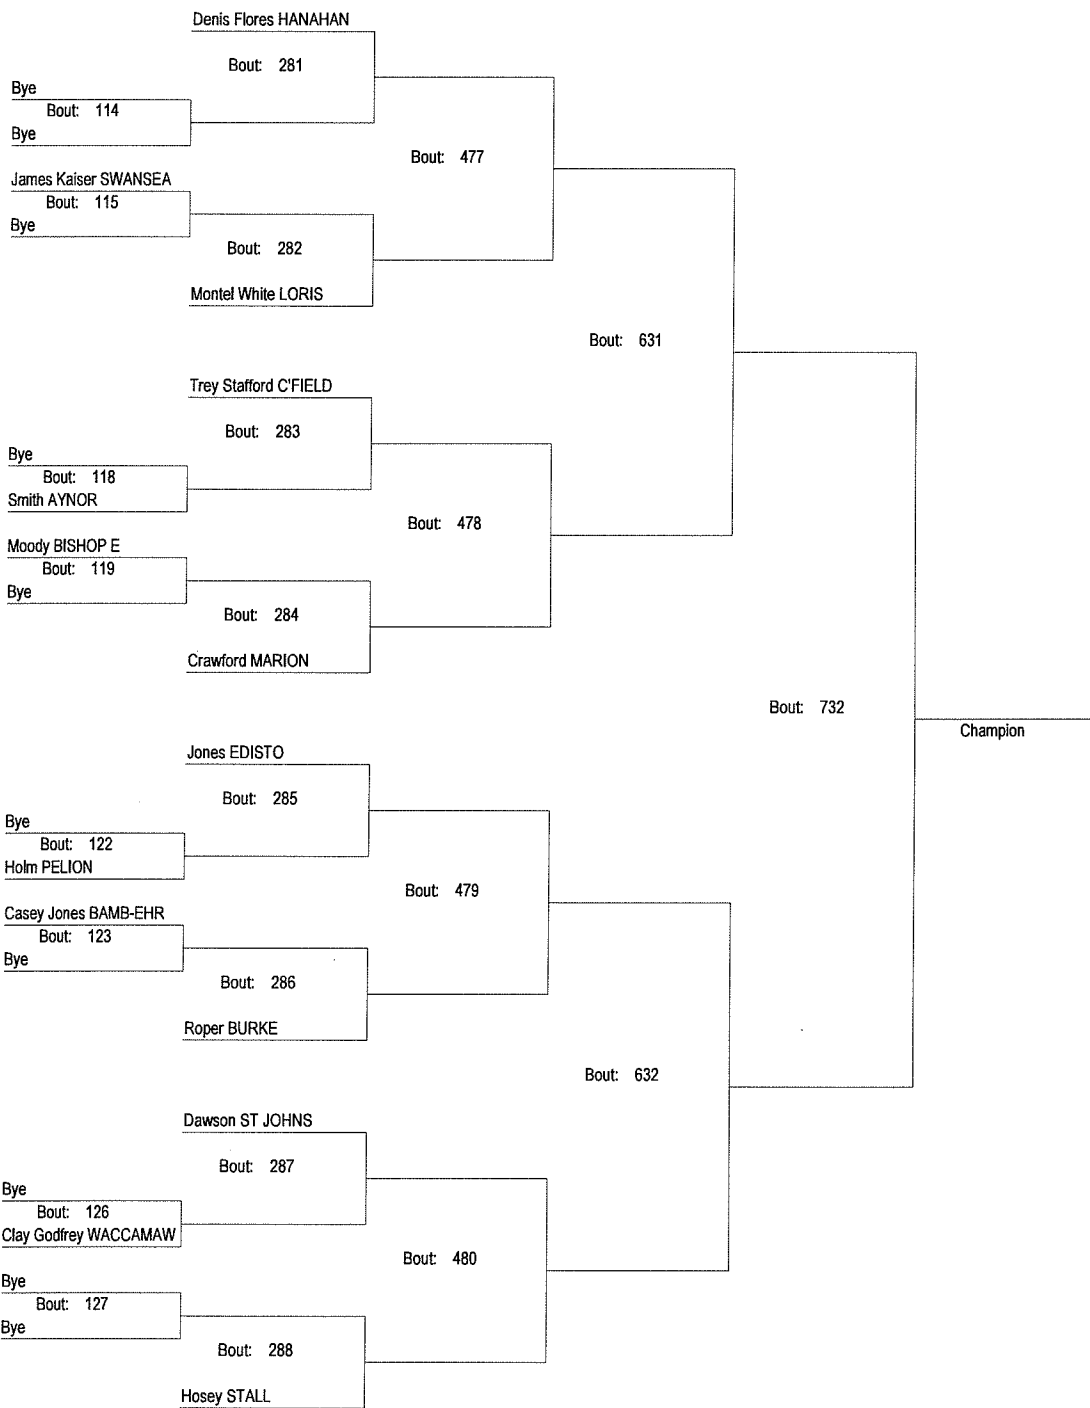

SCHSL AA/A Lower State Tournament

February 18-19, 2011

145